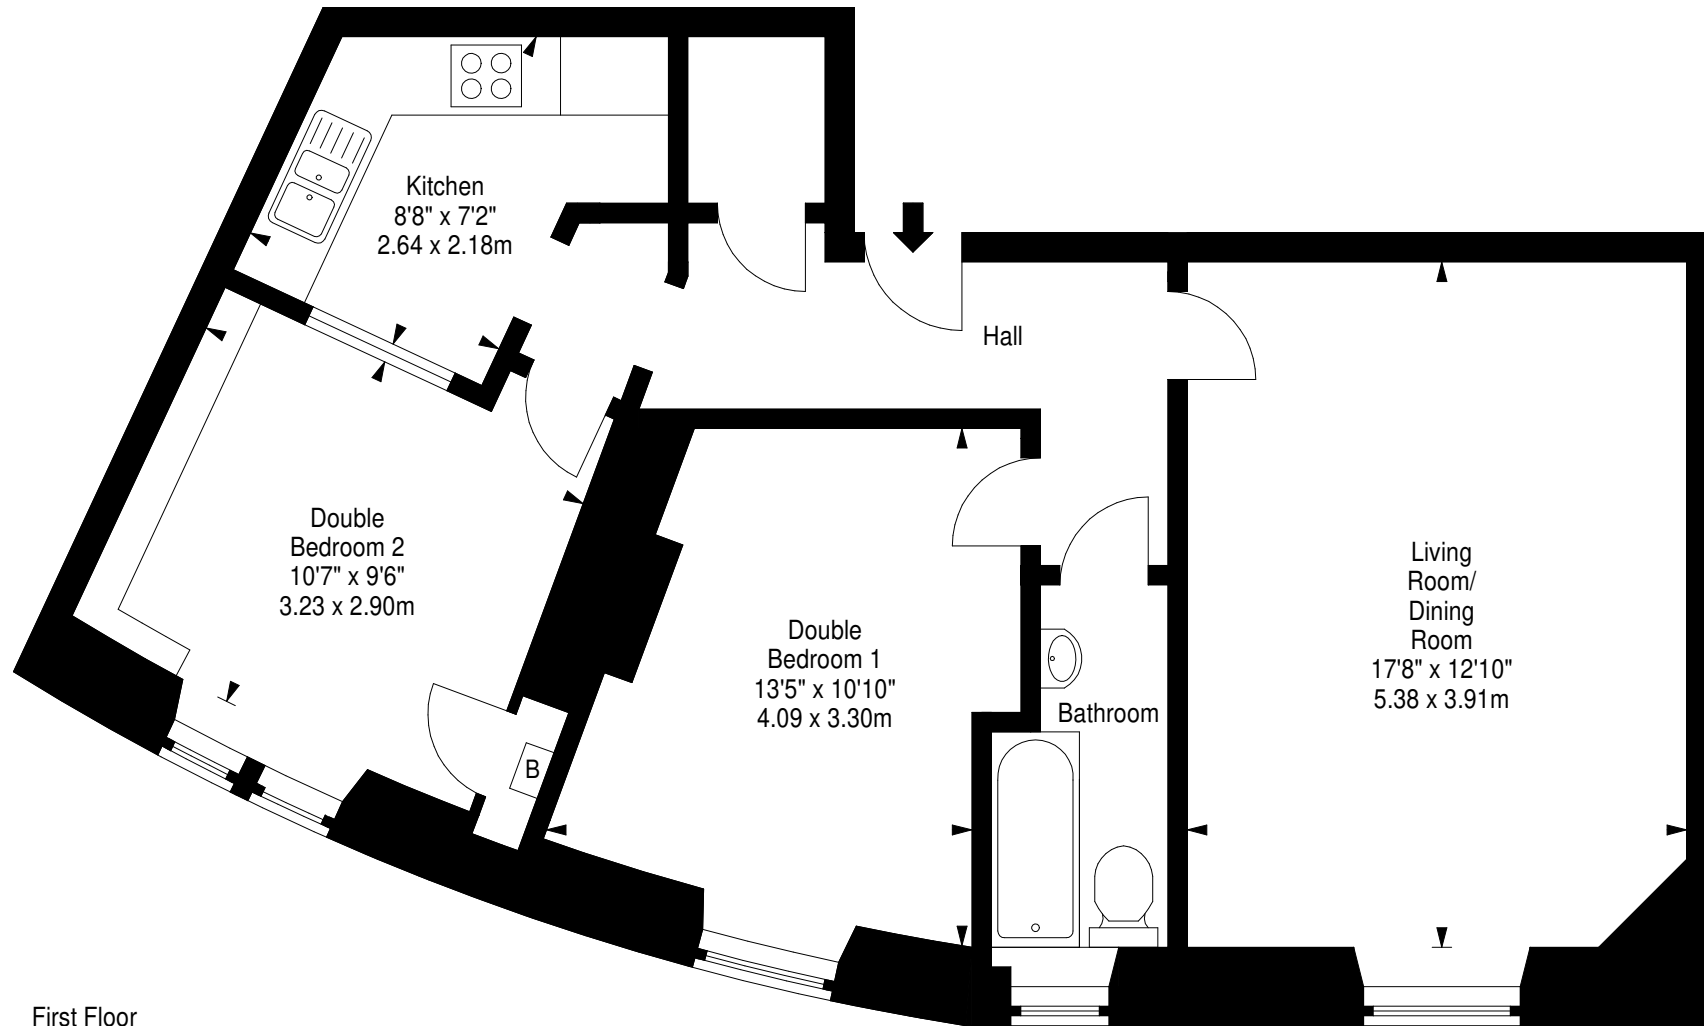

**1 Flat 2,
6 Queens Park Avenue,
Edinburgh, EH8 7EE**

Approx. Gross Internal Area
720 Sq Ft - 66.89 Sq M
For identification only. Not to scale.
© SquareFoot 2025

First Floor