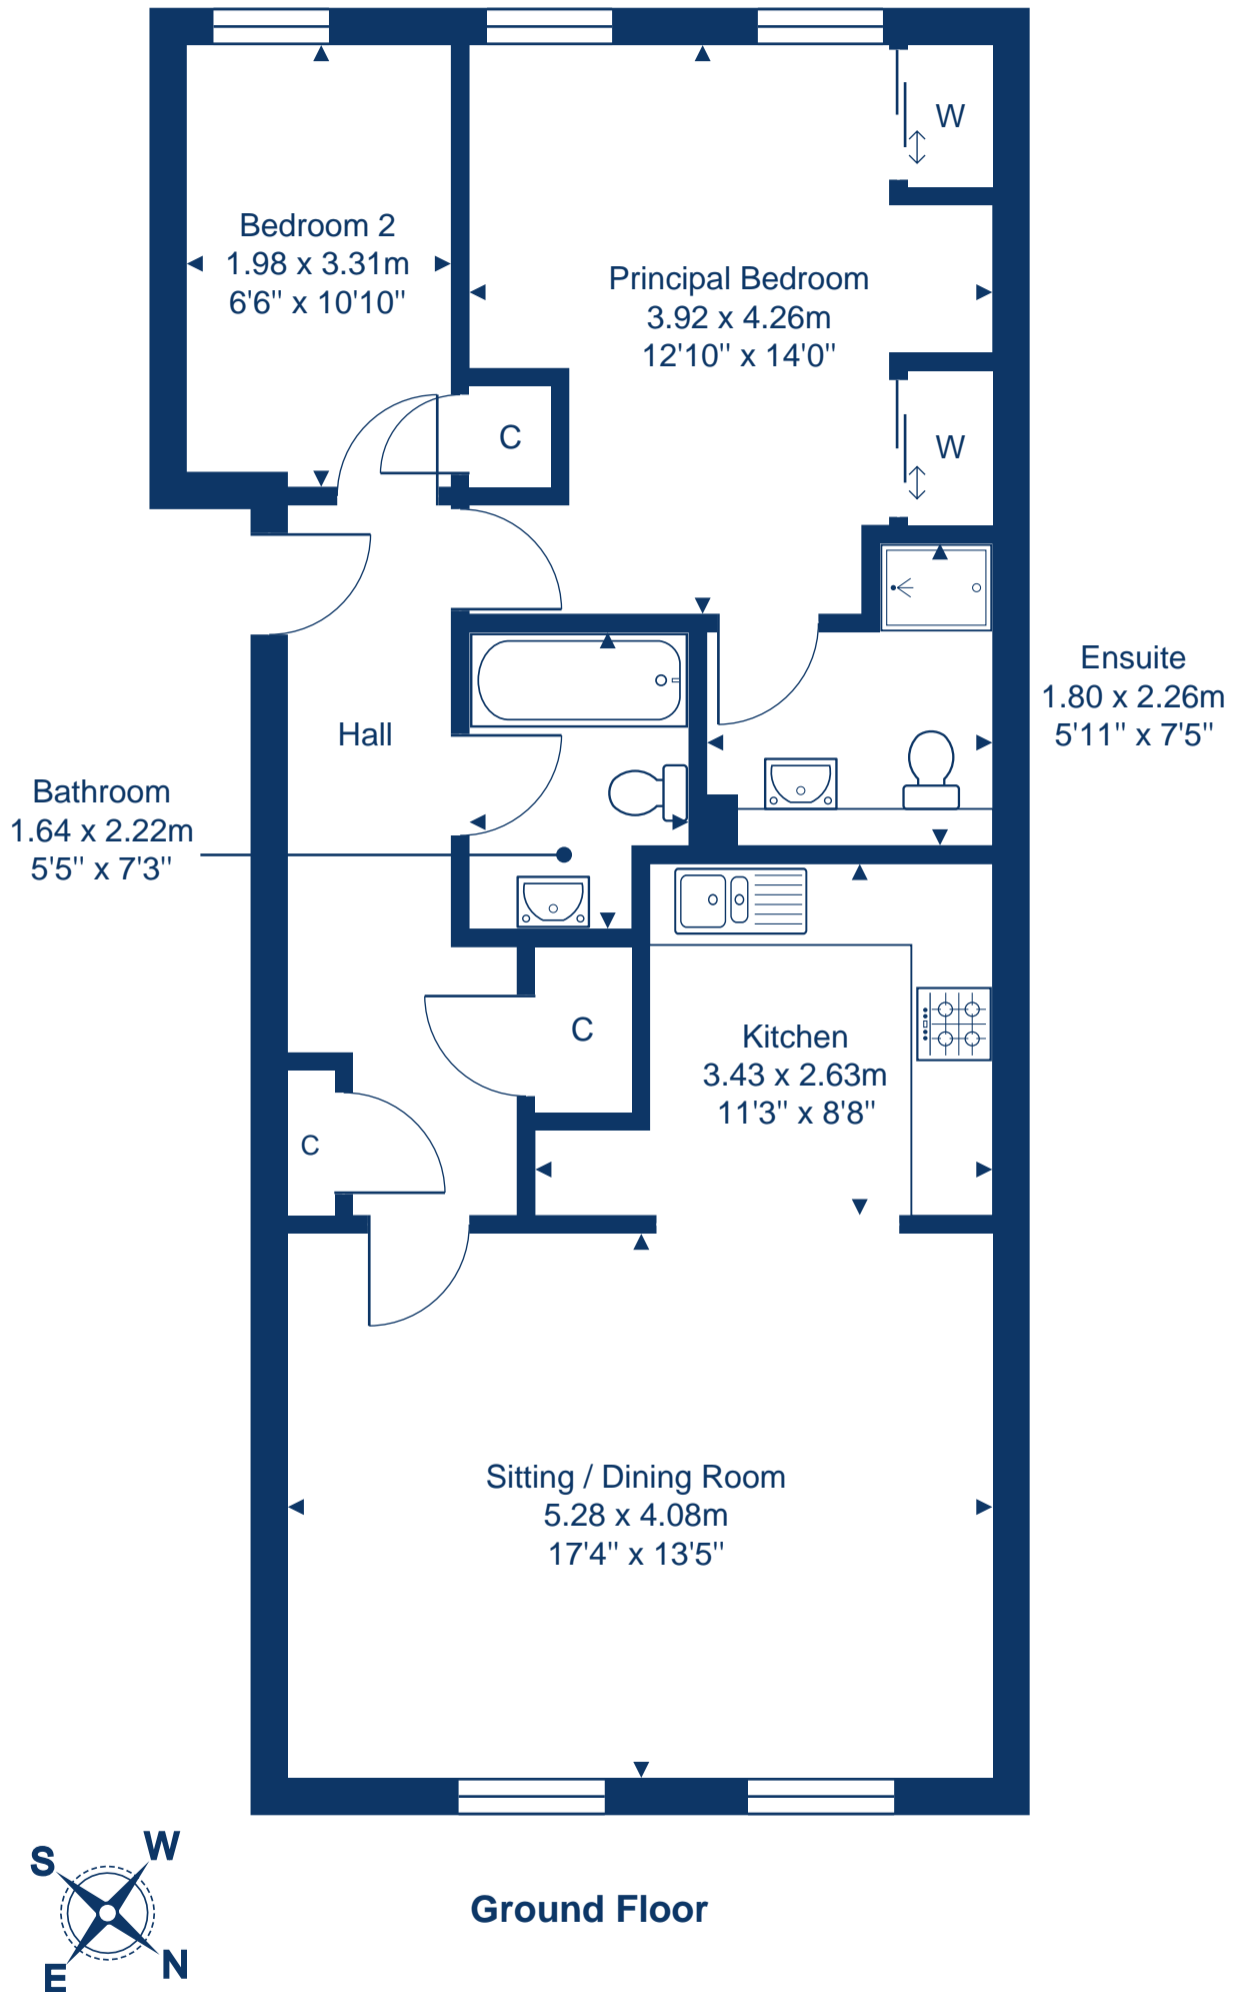

2/1 Dalry Gait, Edinburgh, EH11 2AU

Ground Floor

Total Area: 71.0 m<sup>2</sup> ... 765 ft<sup>2</sup>

All measurements are approximate and for display purposes only.