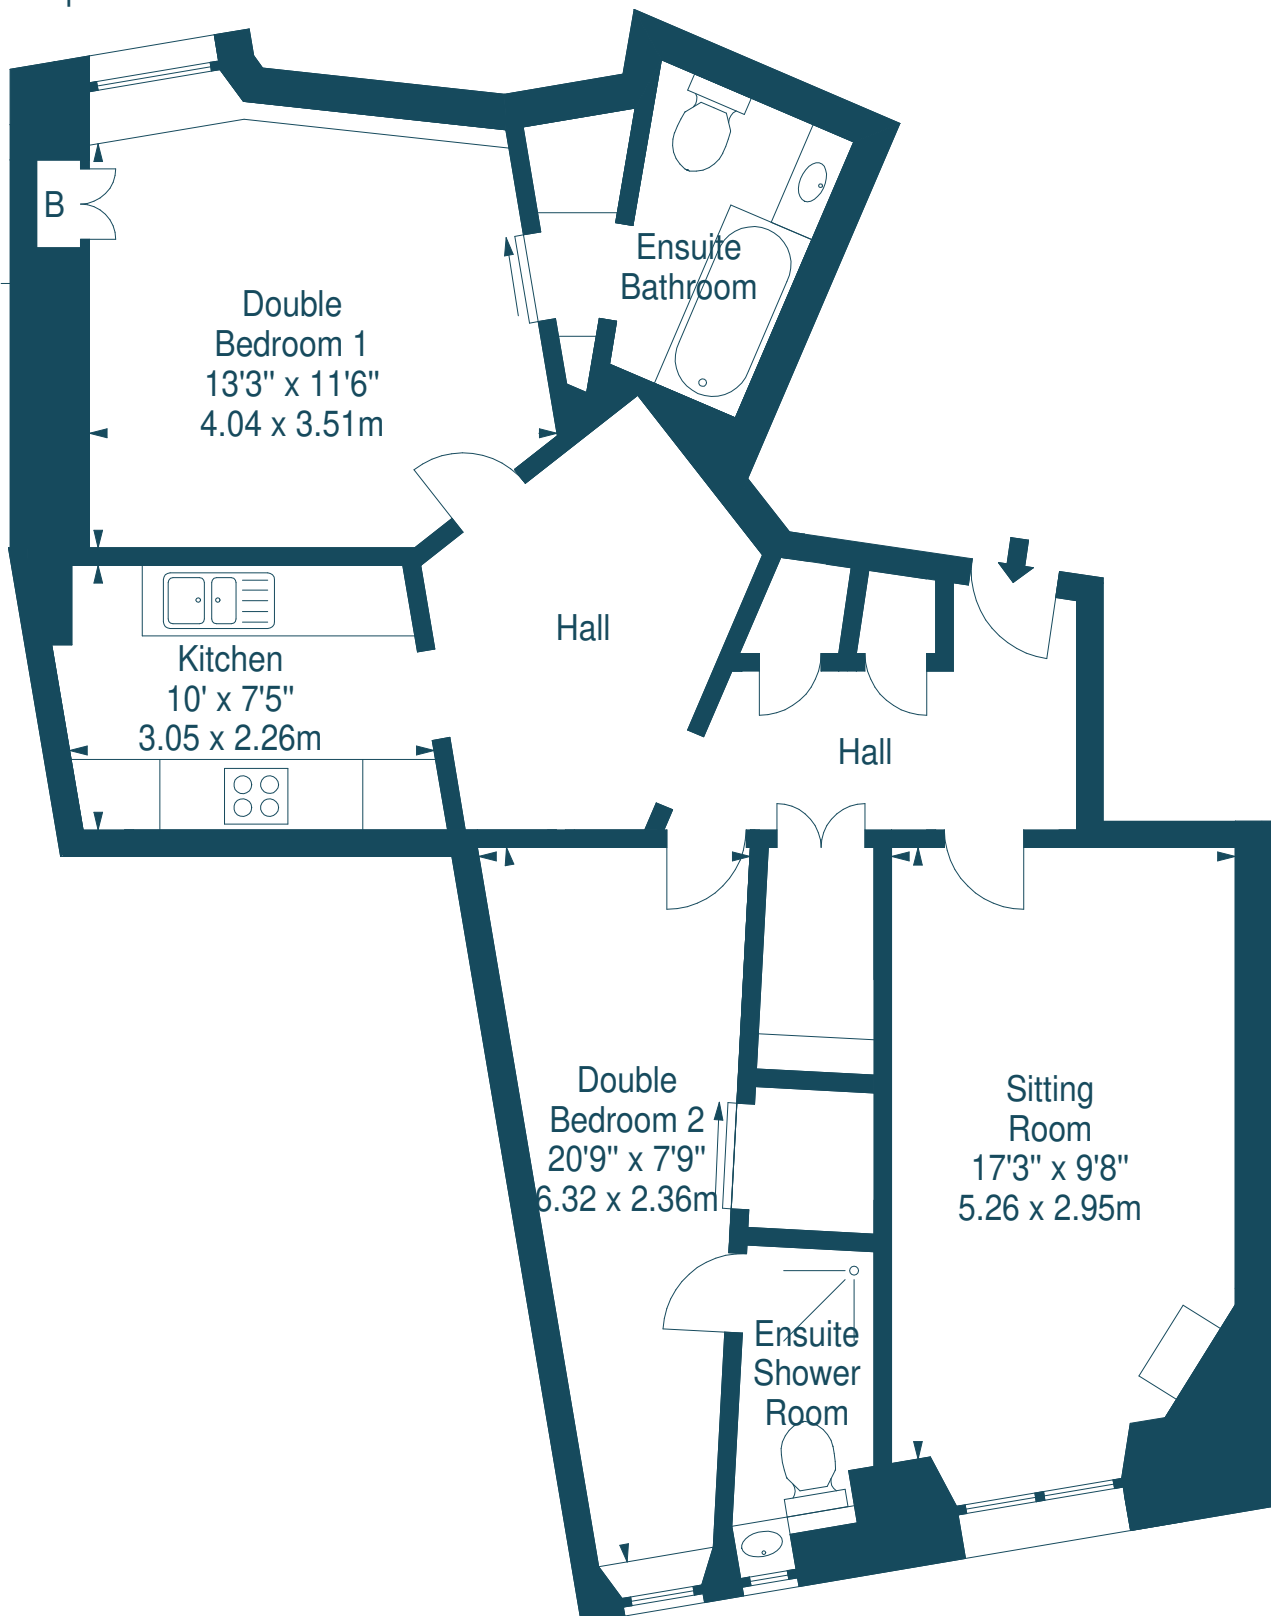

Meadowbank Crescent,
Edinburgh,
Midlothian, EH8 7AL

Approx. Gross Internal Area
844 Sq Ft - 78.41 Sq M
For identification only. Not to scale.
© SquareFoot 2024

Second Floor