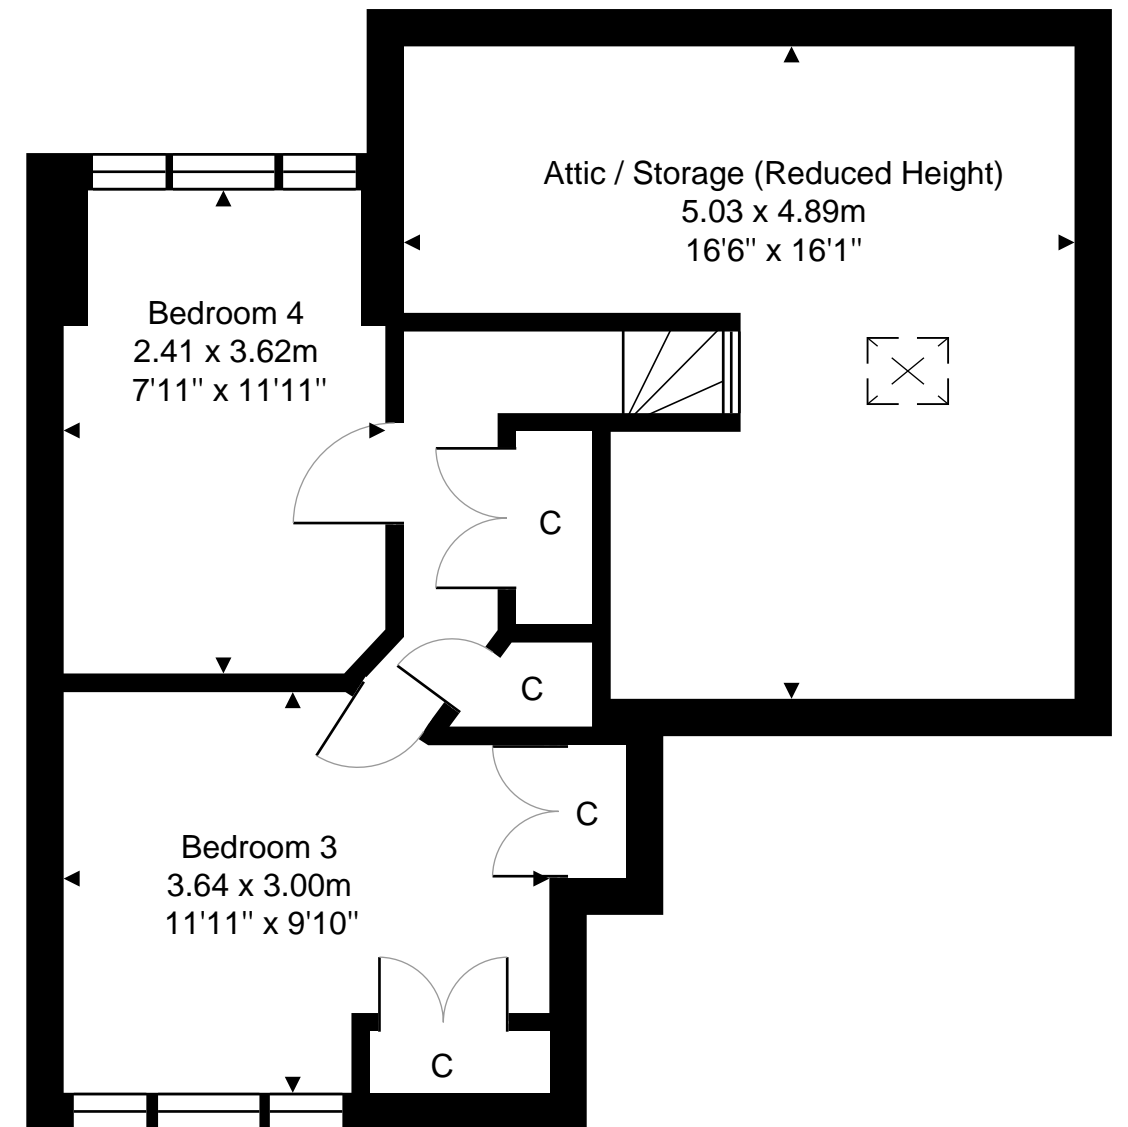

26 Tyler's Acre Road, Edinburgh. EH12 7HZ

Ground Floor

First Floor

Total Area: 150.6 m² ... 1622 ft²

All measurements are approximate and for display purposes only.