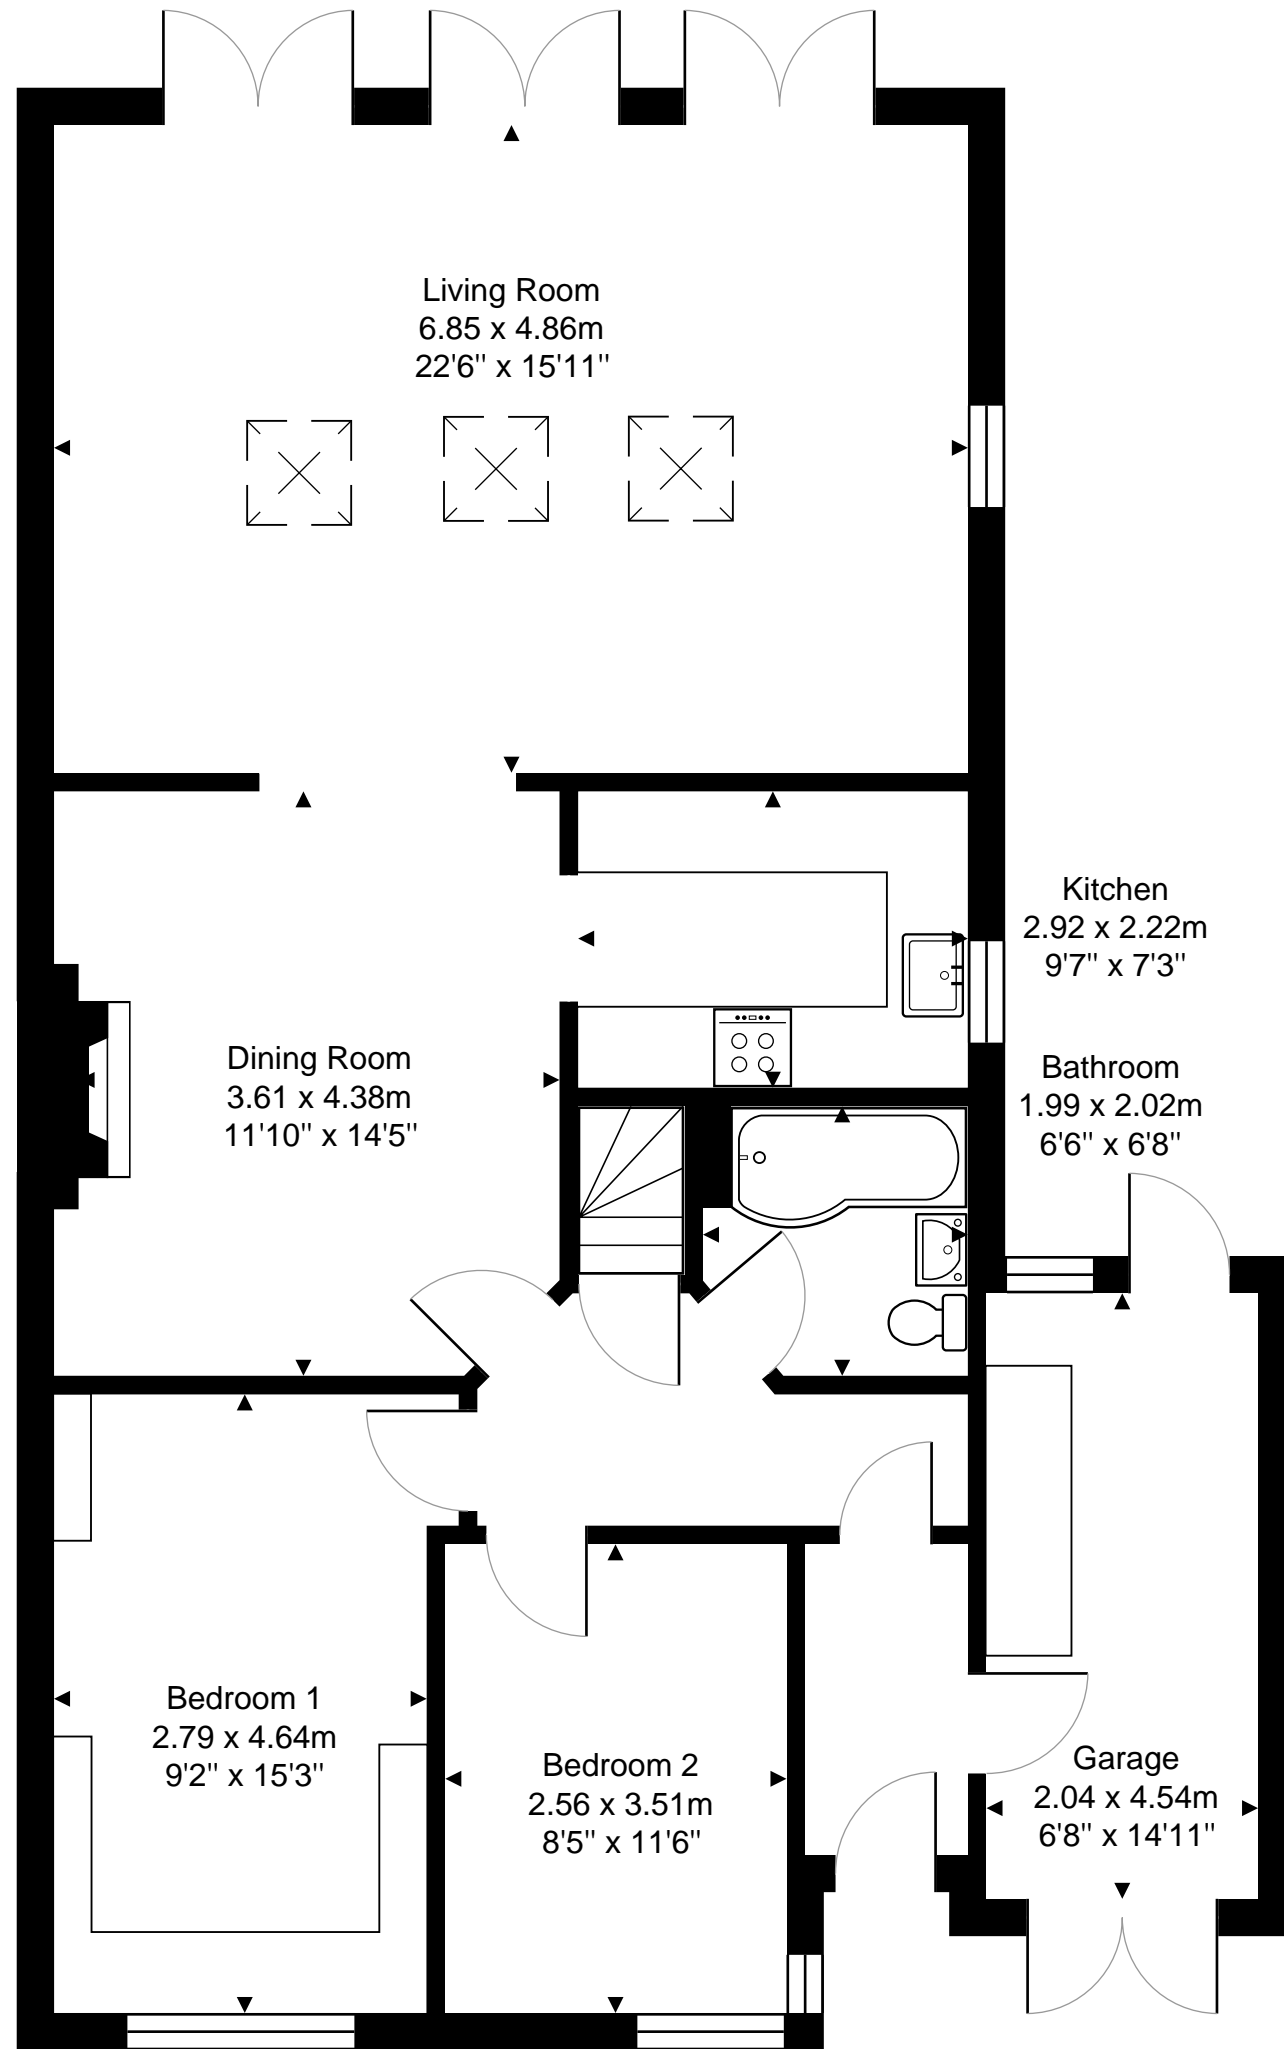

26 Tyler's Acre Road, Edinburgh. EH12 7HZ

Ground Floor

First Floor

Total Area: 150.6 m² ... 1622 ft²

All measurements are approximate and for display purposes only.