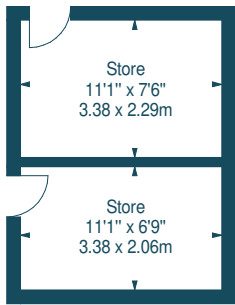

Vila Joya,
Dirleton Avenue,
North Berwick,
East Lothian, EH39 4QL

Approx. Gross Internal Area
2049 Sq Ft - 190.35 Sq M
Stores
Approx. Gross Internal Area
162 Sq Ft - 15.05 Sq M
For identification only. Not to scale.
© SquareFoot 2025

Ground Floor

First Floor

Ground Floor