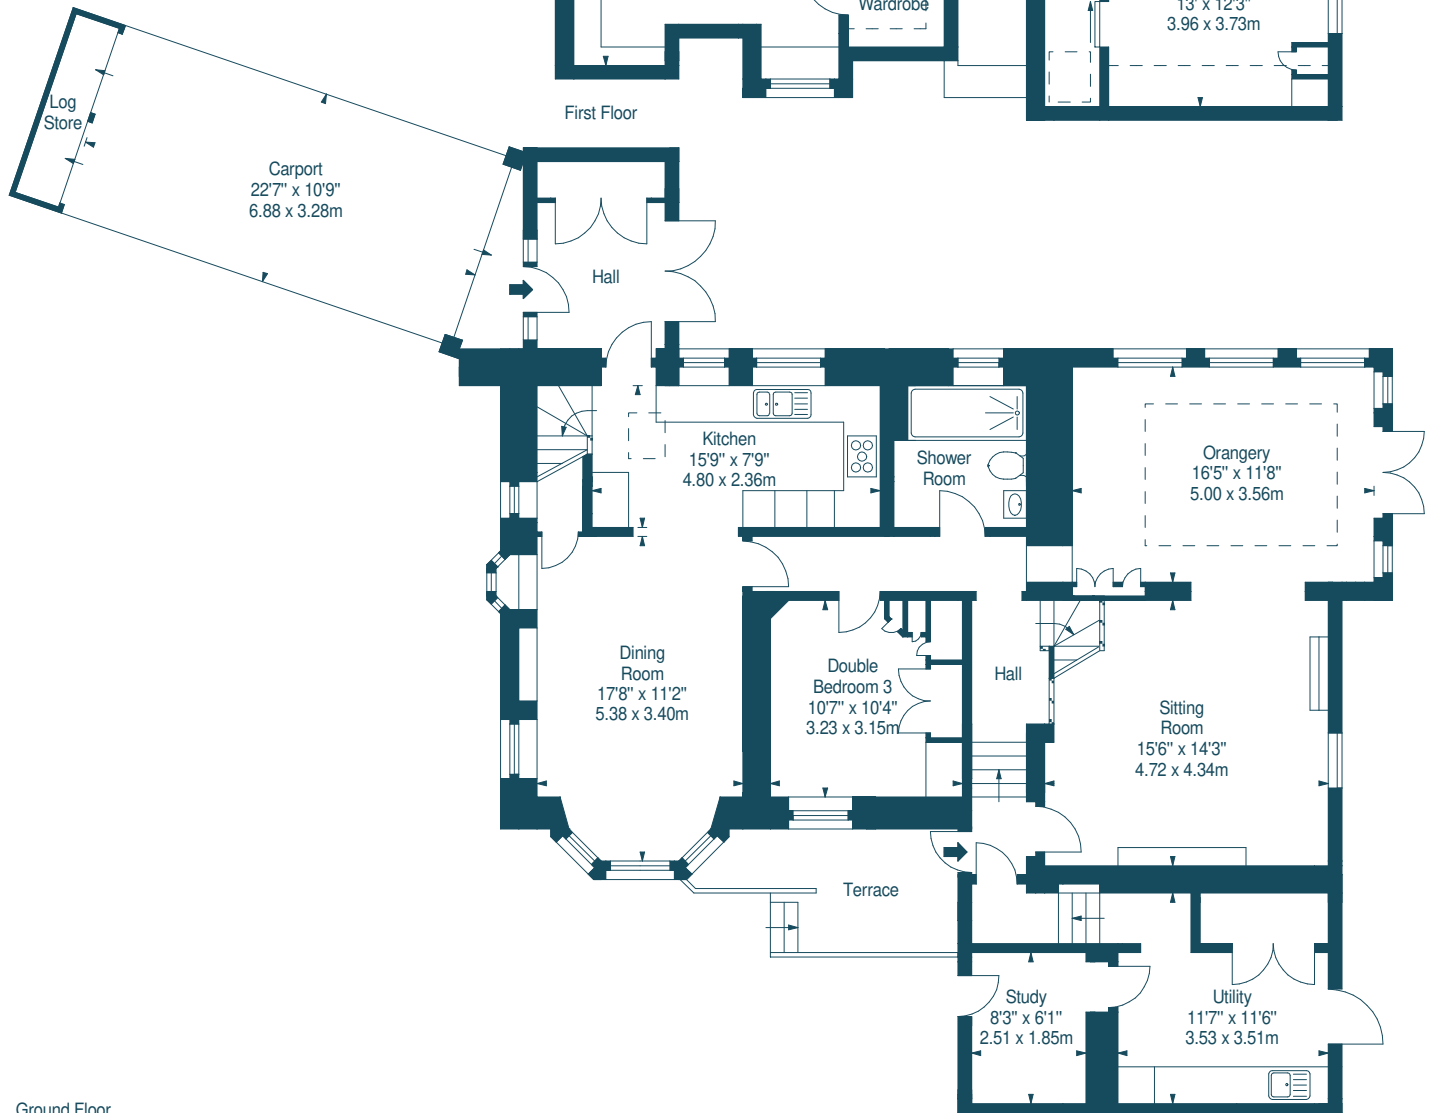

Vila Joya,
Dirleton Avenue,
North Berwick,
East Lothian, EH39 4QL

Approx. Gross Internal Area
2049 Sq Ft - 190.35 Sq M
Stores
Approx. Gross Internal Area
162 Sq Ft - 15.05 Sq M
For identification only. Not to scale.
© SquareFoot 2025

Ground Floor

First Floor

Ground Floor