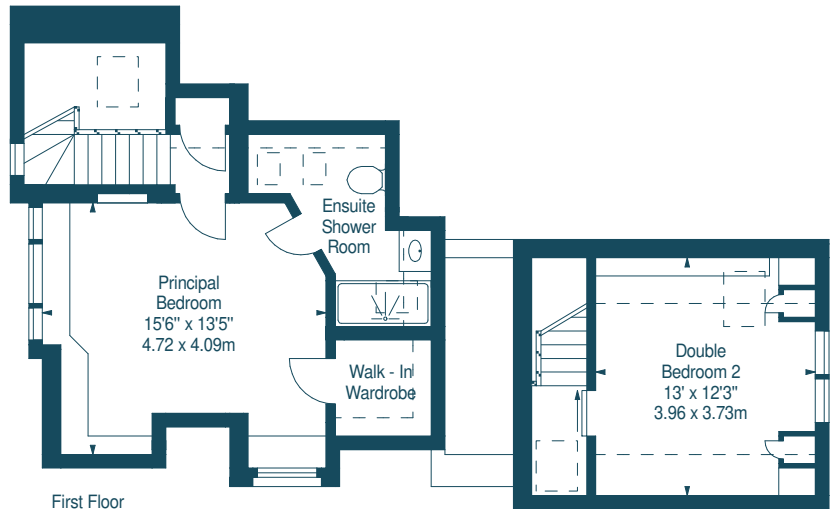

Vila Joya,
Dirleton Avenue,
North Berwick,
East Lothian, EH39 4QL

Approx. Gross Internal Area
2049 Sq Ft - 190.35 Sq M
Stores
Approx. Gross Internal Area
162 Sq Ft - 15.05 Sq M
For identification only. Not to scale.
© SquareFoot 2025

Ground Floor

First Floor

Ground Floor