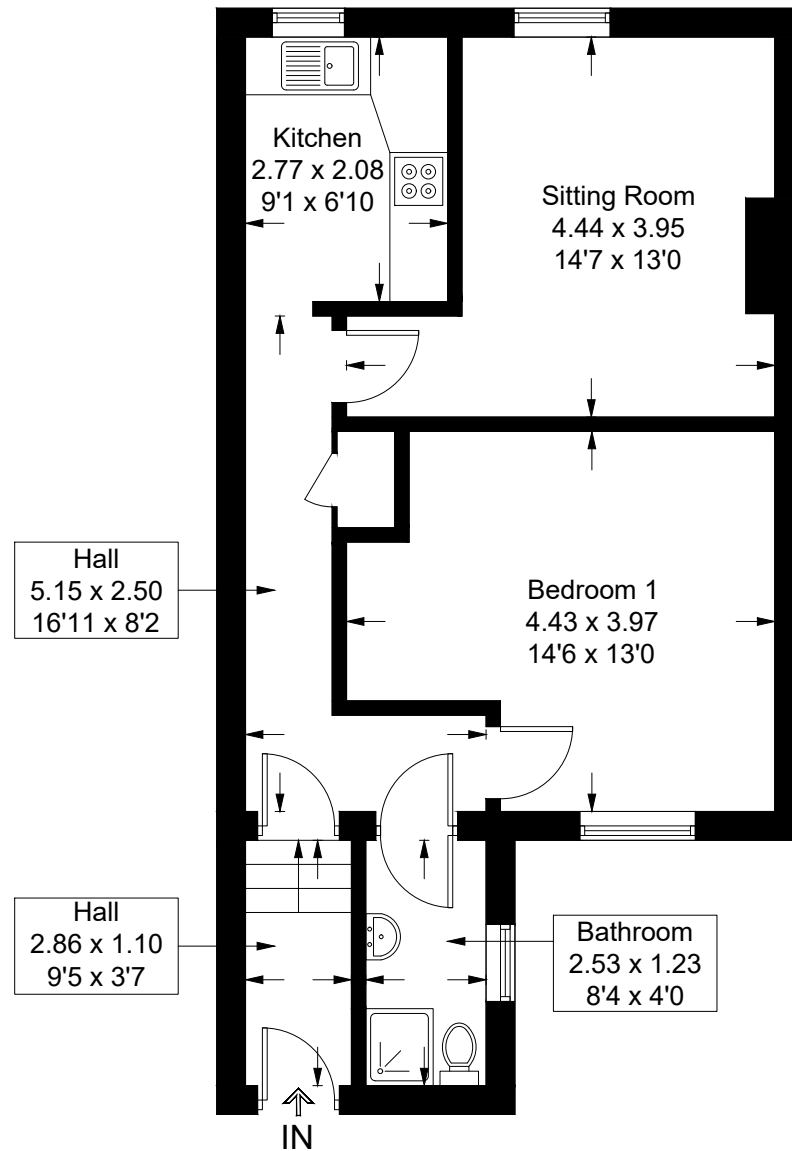

1A Etrick Terrace, Hawick

Approximate Gross Internal Area = 51.5 sq m / 554 sq ft

Illustration for identification purposes only, measurements are approximate, not to scale. floorplansUsketch.com © (ID1098044)