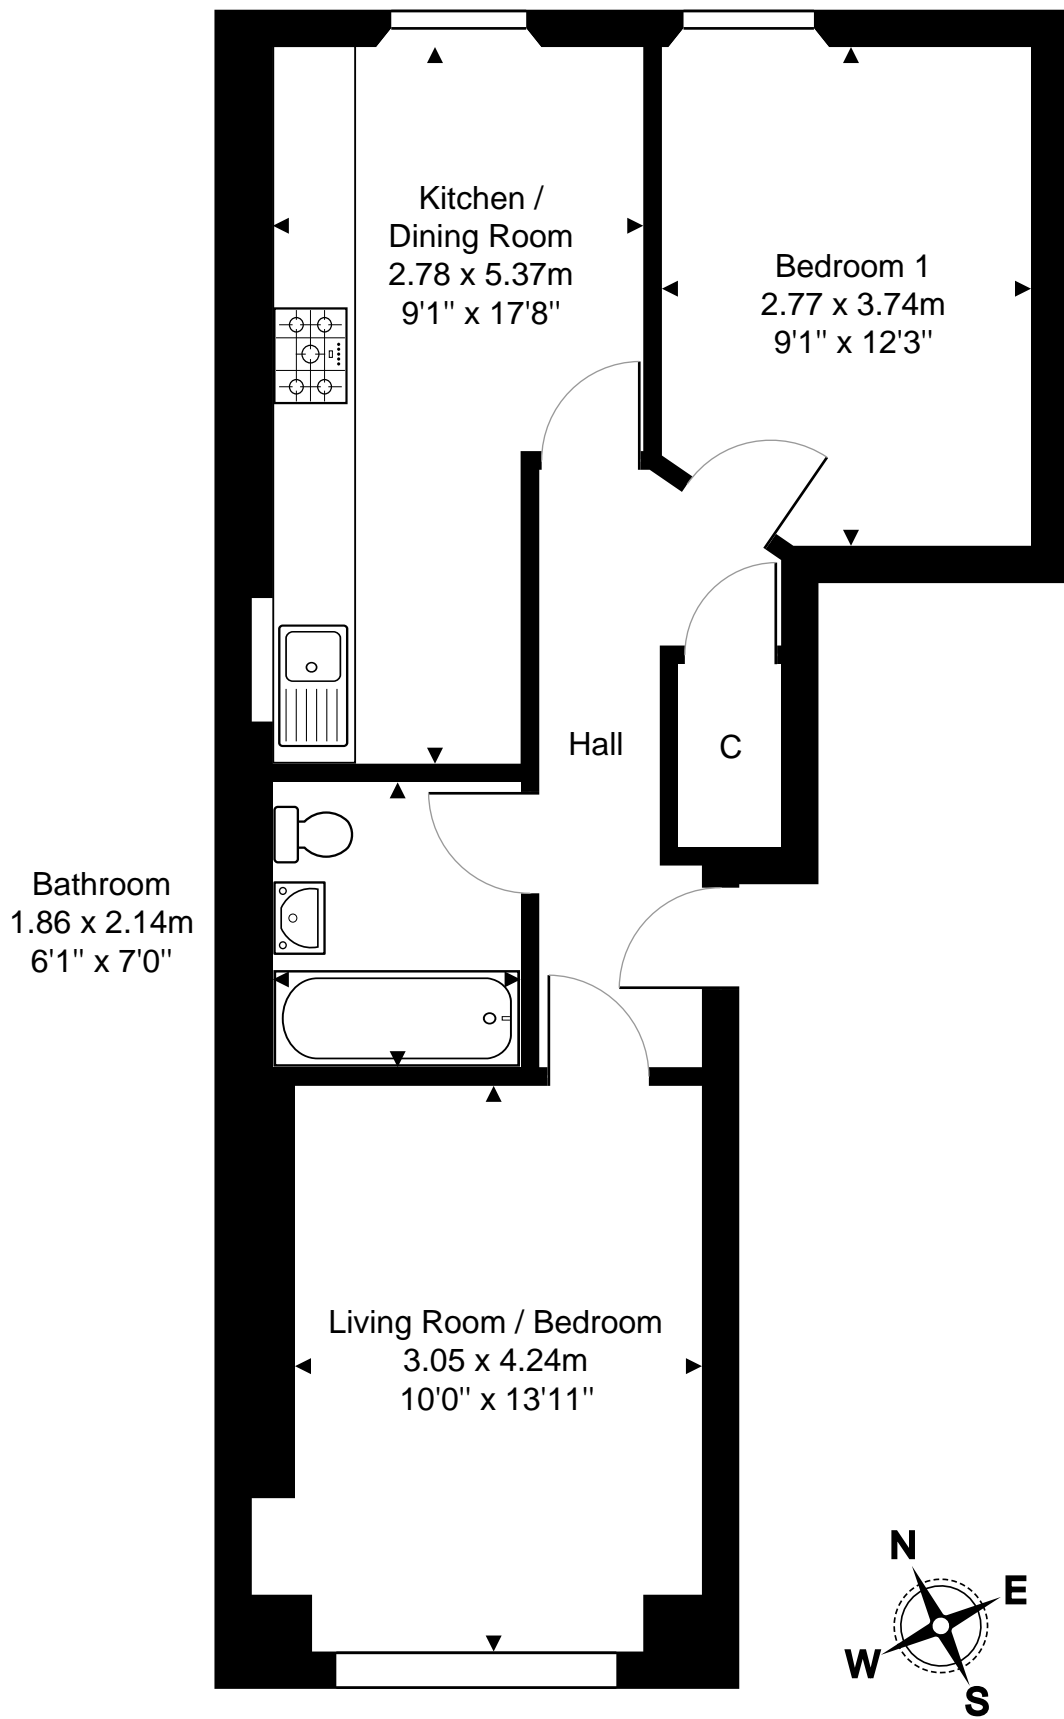

**7 (PF2) Cathcart Place, Edinburgh, EH11 2HD**

**Ground Floor**

Total Area: 51.2 m<sup>2</sup> ... 551 ft<sup>2</sup>

All measurements are approximate and for display purposes only.