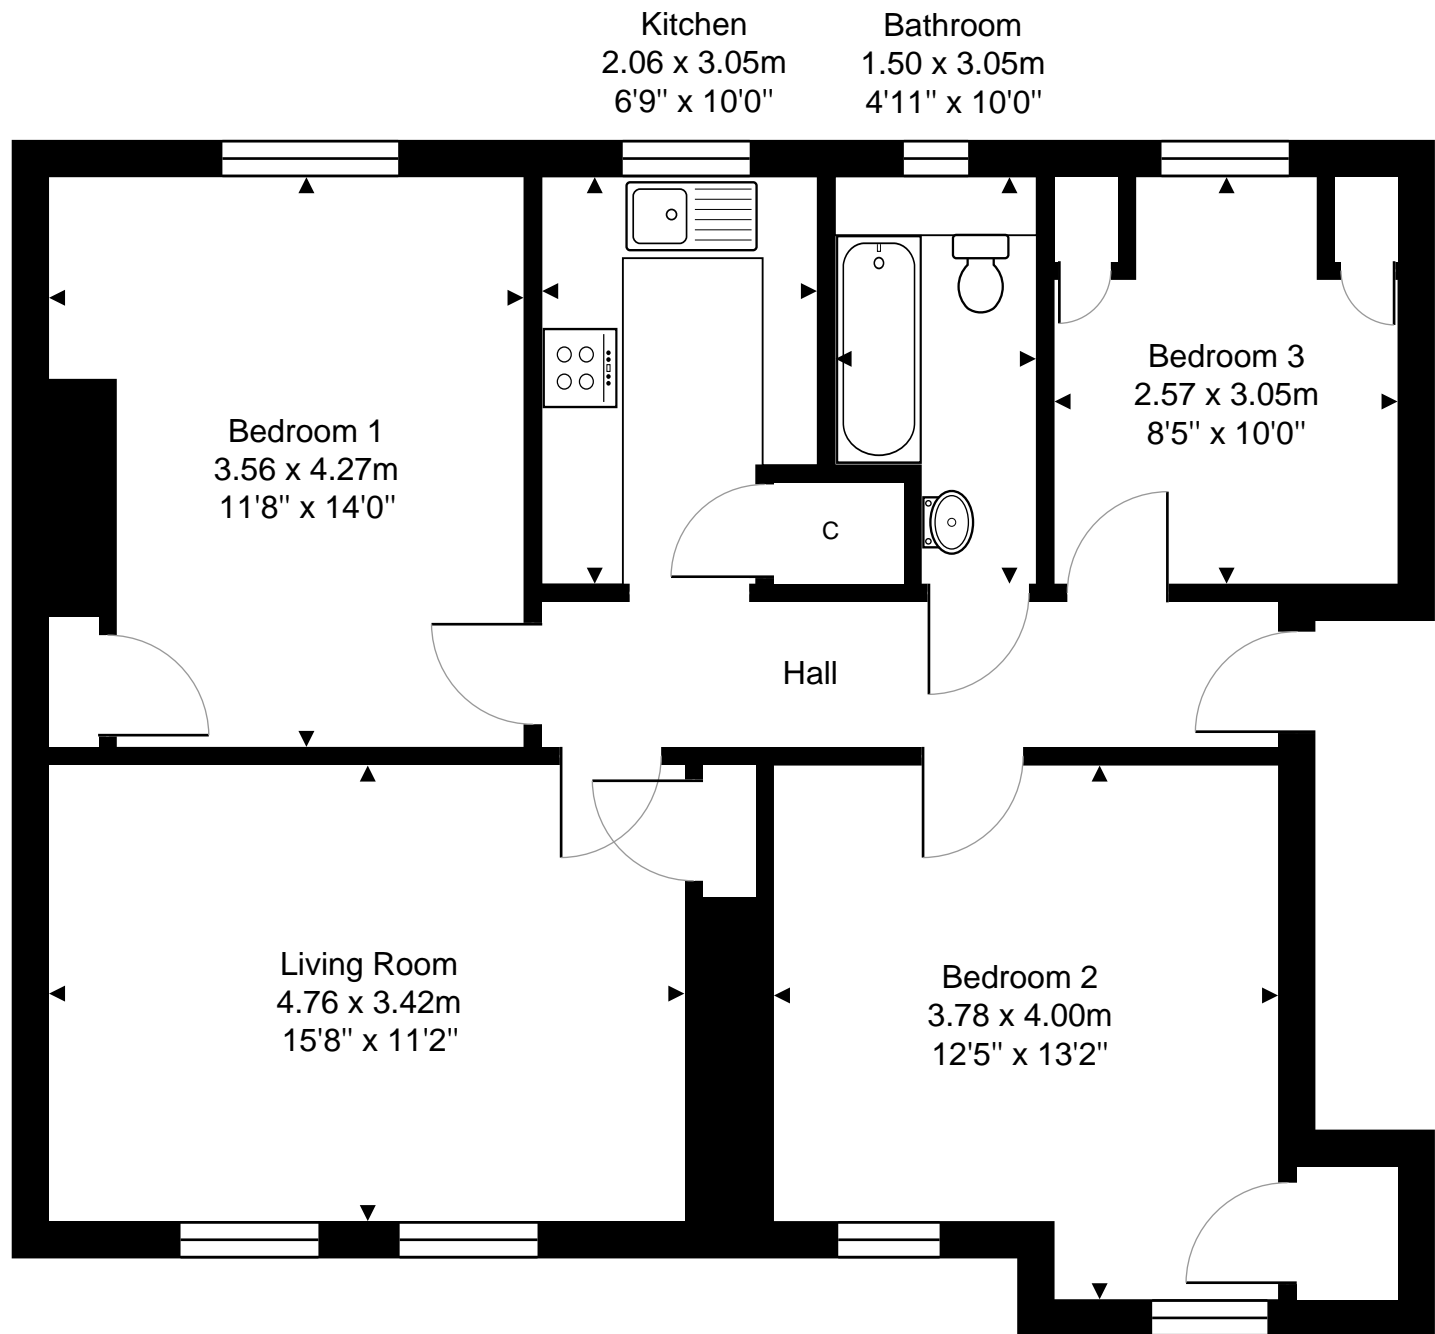

1/2 West Pilton Lea, Edinburgh, EH4 4ES

Ground Floor

Total Area: 76.7 m² ... 826 ft²

All measurements are approximate and for display purposes only.