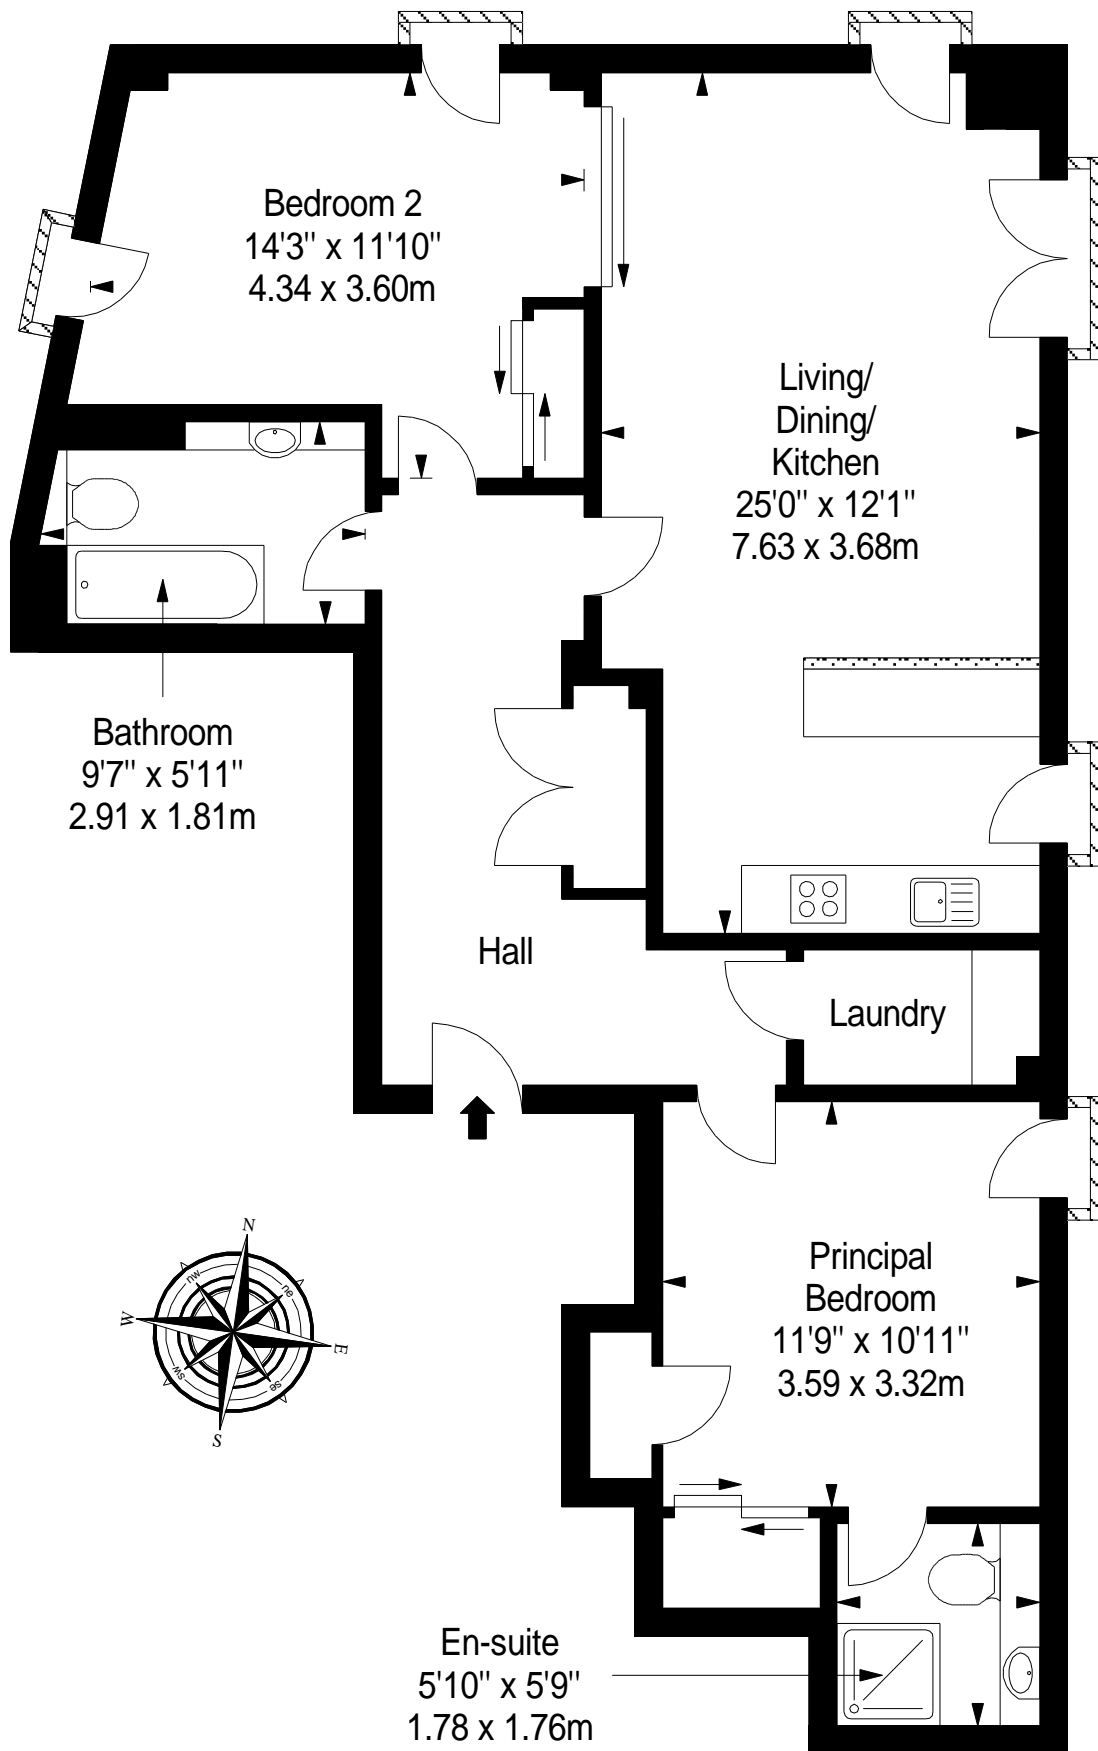

Ninth Floor

Approx. 83.6 sq. metres (900.0 sq. feet)

Total area: approx. 83.6 sq. metres (900.0 sq. feet)