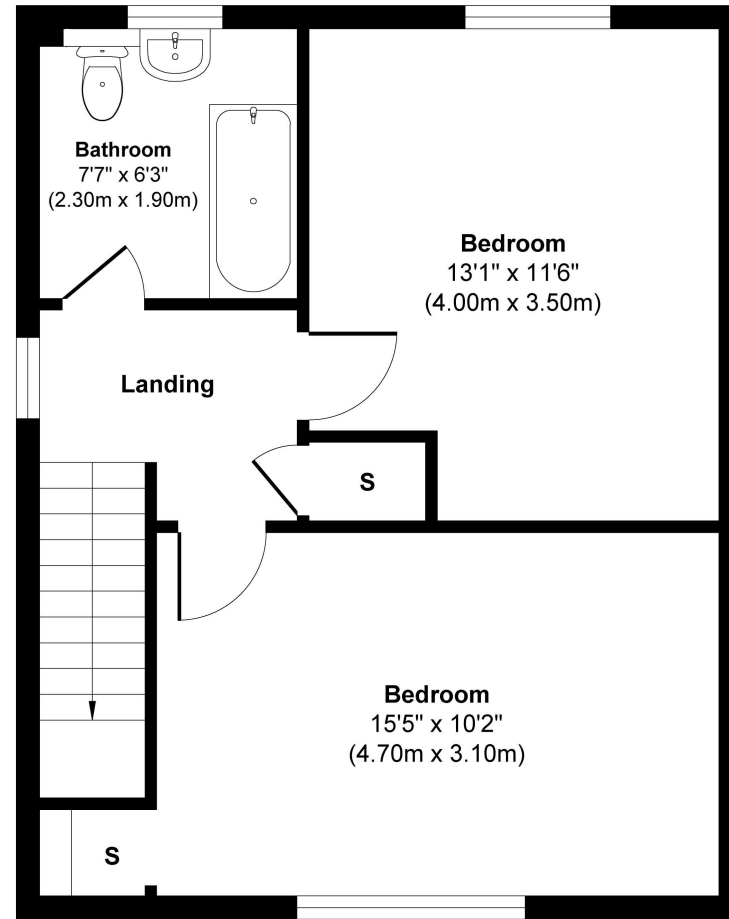

Ground Floor
Approximate Floor Area
461 sq. ft
(42.92 sq. m)

First Floor
Approximate Floor Area
461 sq. ft
(42.92 sq. m)

Approx. Gross Internal Floor Area 922 sq. ft / 85.84 sq. m

This floor plan is for illustrative and marketing purposes only and is to be used as a guide only. No details are guaranteed on measurements, floor areas, or orientation and do not form any agreement. No liability is taken for error, omission or misstatement. A party must rely upon its own inspection(s). Created by 9AM Media