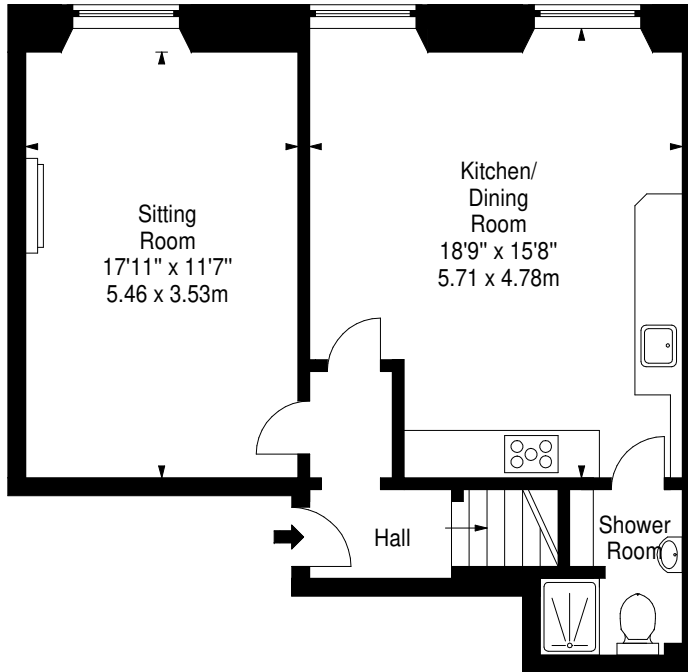

Great King Street, EH3 6RN

Approx. Gross Internal Area
1119 Sq Ft - 103.96 Sq M
For identification only. Not to scale.
© SquareFoot 2025

Second Floor

Third Floor