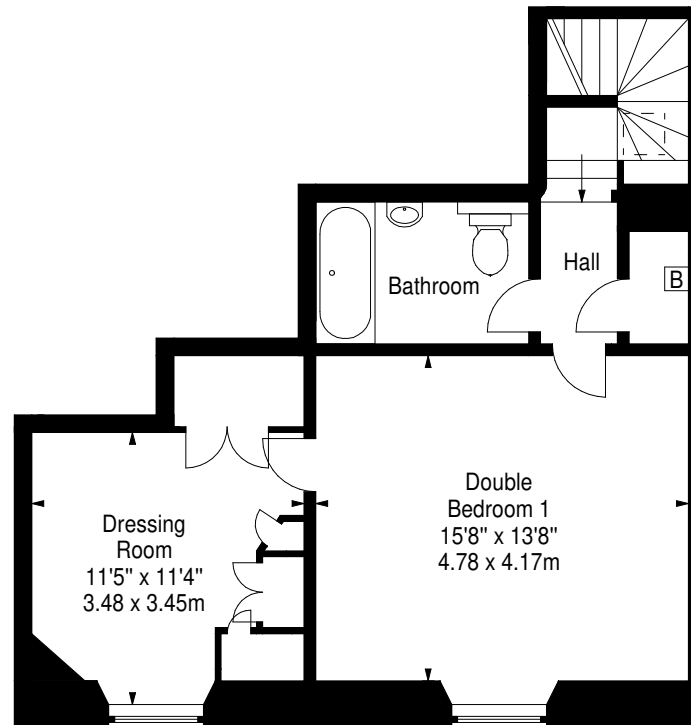

Great King Street, EH3 6RN

Approx. Gross Internal Area
1119 Sq Ft - 103.96 Sq M
For identification only. Not to scale.
© SquareFoot 2025

Second Floor

Third Floor