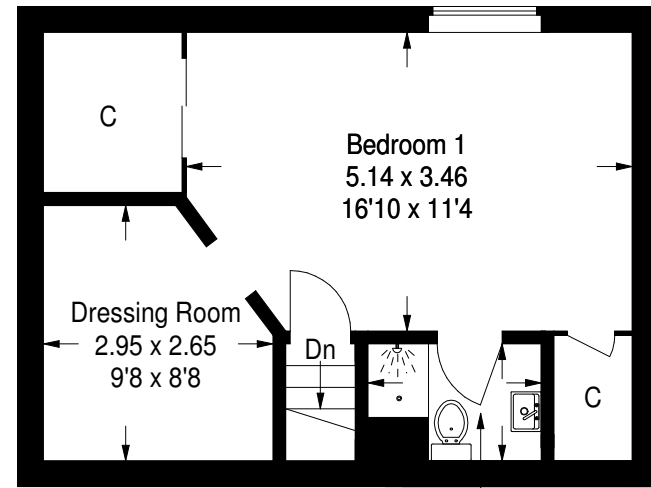

The Lodge, Barony Knoll, Kelso

Ground Floor

Approximate Gross Internal Area
 147.8 sq m / 1591 sq ft
 Shed = 9.2 sq m / 99 sq ft
 Total = 157.0 sq m / 1690 sq ft

(Not Shown In Actual Location / Orientation)

First Floor