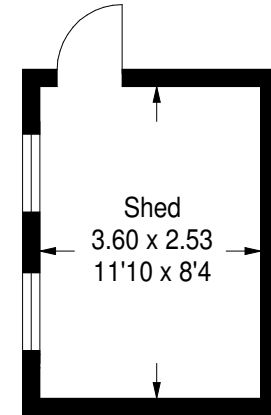

The Lodge, Barony Knoll, Kelso

Ground Floor

Approximate Gross Internal Area
 147.8 sq m / 1591 sq ft
 Shed = 9.2 sq m / 99 sq ft
 Total = 157.0 sq m / 1690 sq ft

(Not Shown In Actual Location / Orientation)

First Floor