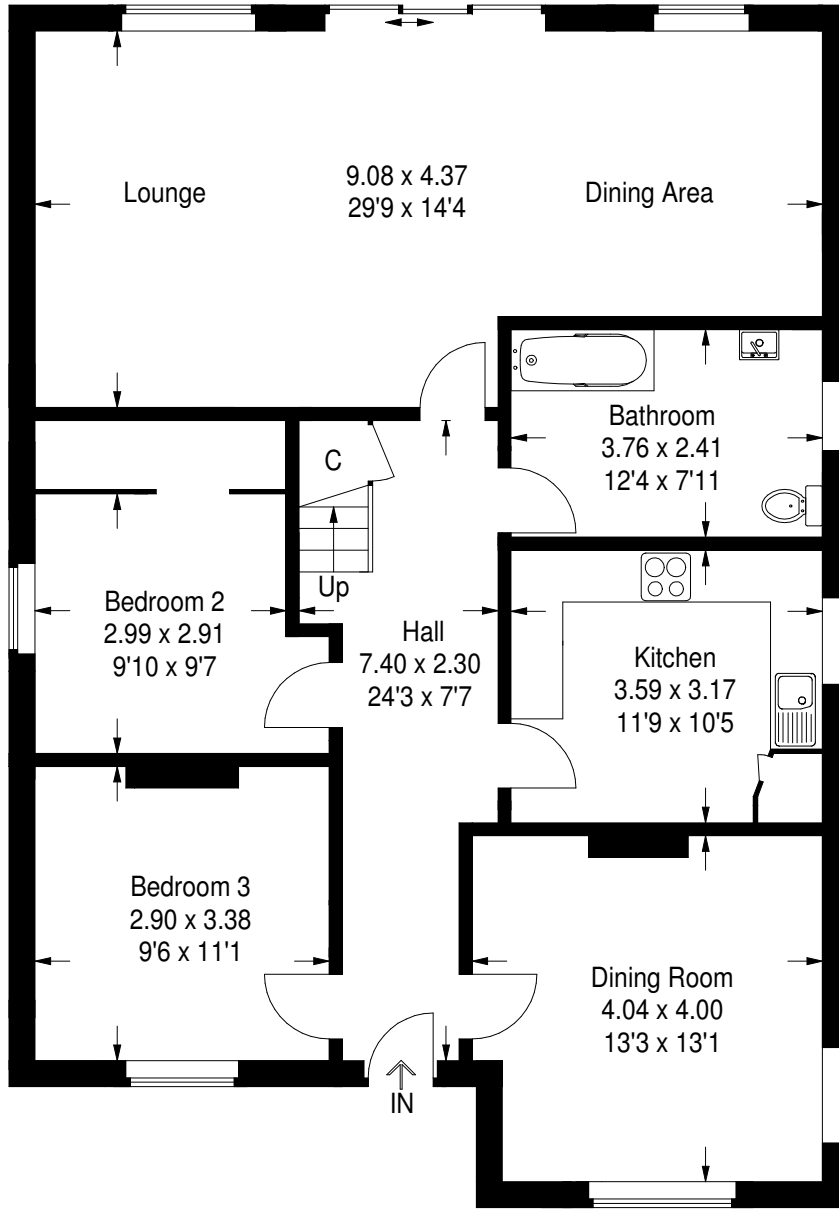

The Lodge, Barony Knoll, Kelso

Ground Floor

Approximate Gross Internal Area
 147.8 sq m / 1591 sq ft
 Shed = 9.2 sq m / 99 sq ft
 Total = 157.0 sq m / 1690 sq ft

(Not Shown In Actual Location / Orientation)

First Floor