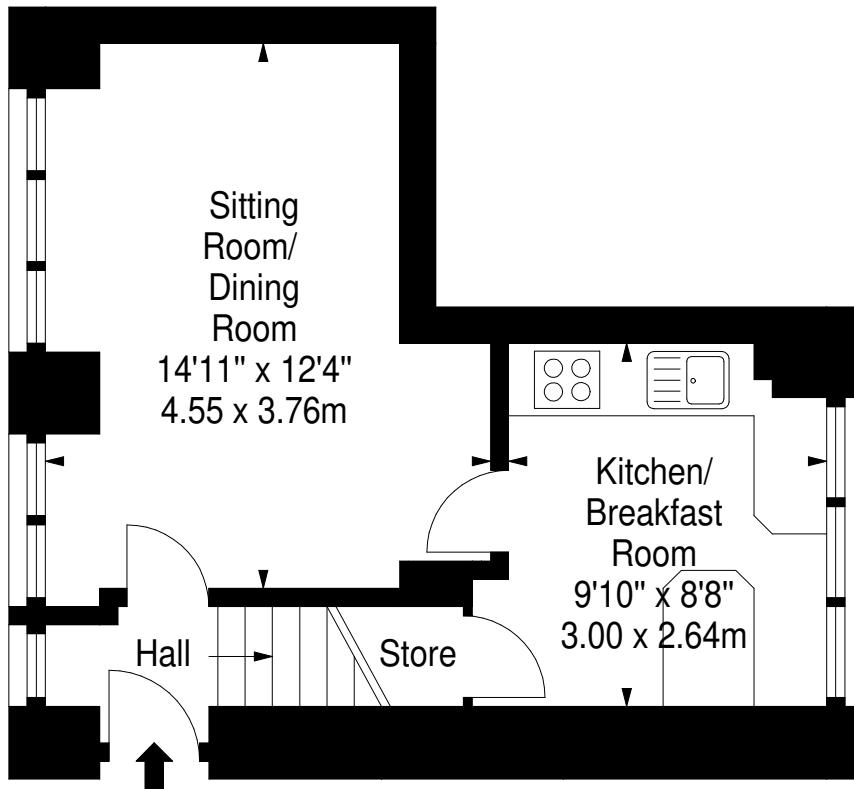

Upper Craigour,
Edinburgh,
Midlothian, EH17 7SE

Approx. Gross Internal Area
625 Sq Ft - 58.06 Sq M
For identification only. Not to scale.
© SquareFoot 2025

Ground Floor

First Floor