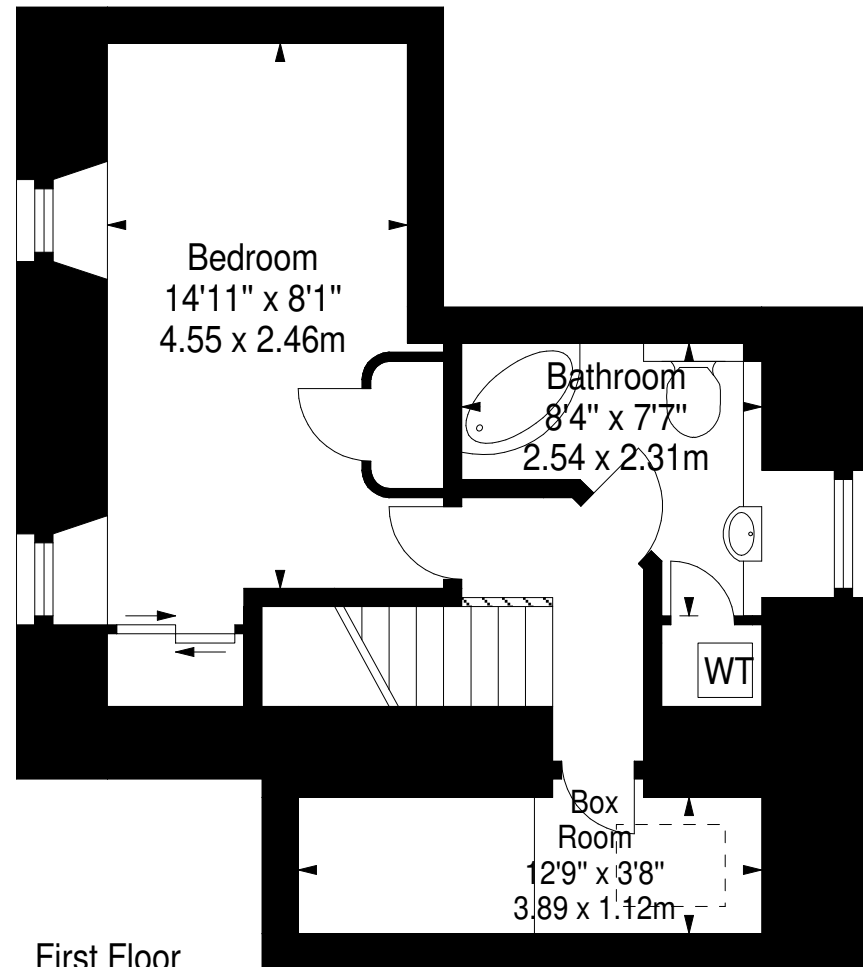

Upper Craigour,
Edinburgh,
Midlothian, EH17 7SE

Approx. Gross Internal Area
625 Sq Ft - 58.06 Sq M
For identification only. Not to scale.
© SquareFoot 2025

Ground Floor

First Floor