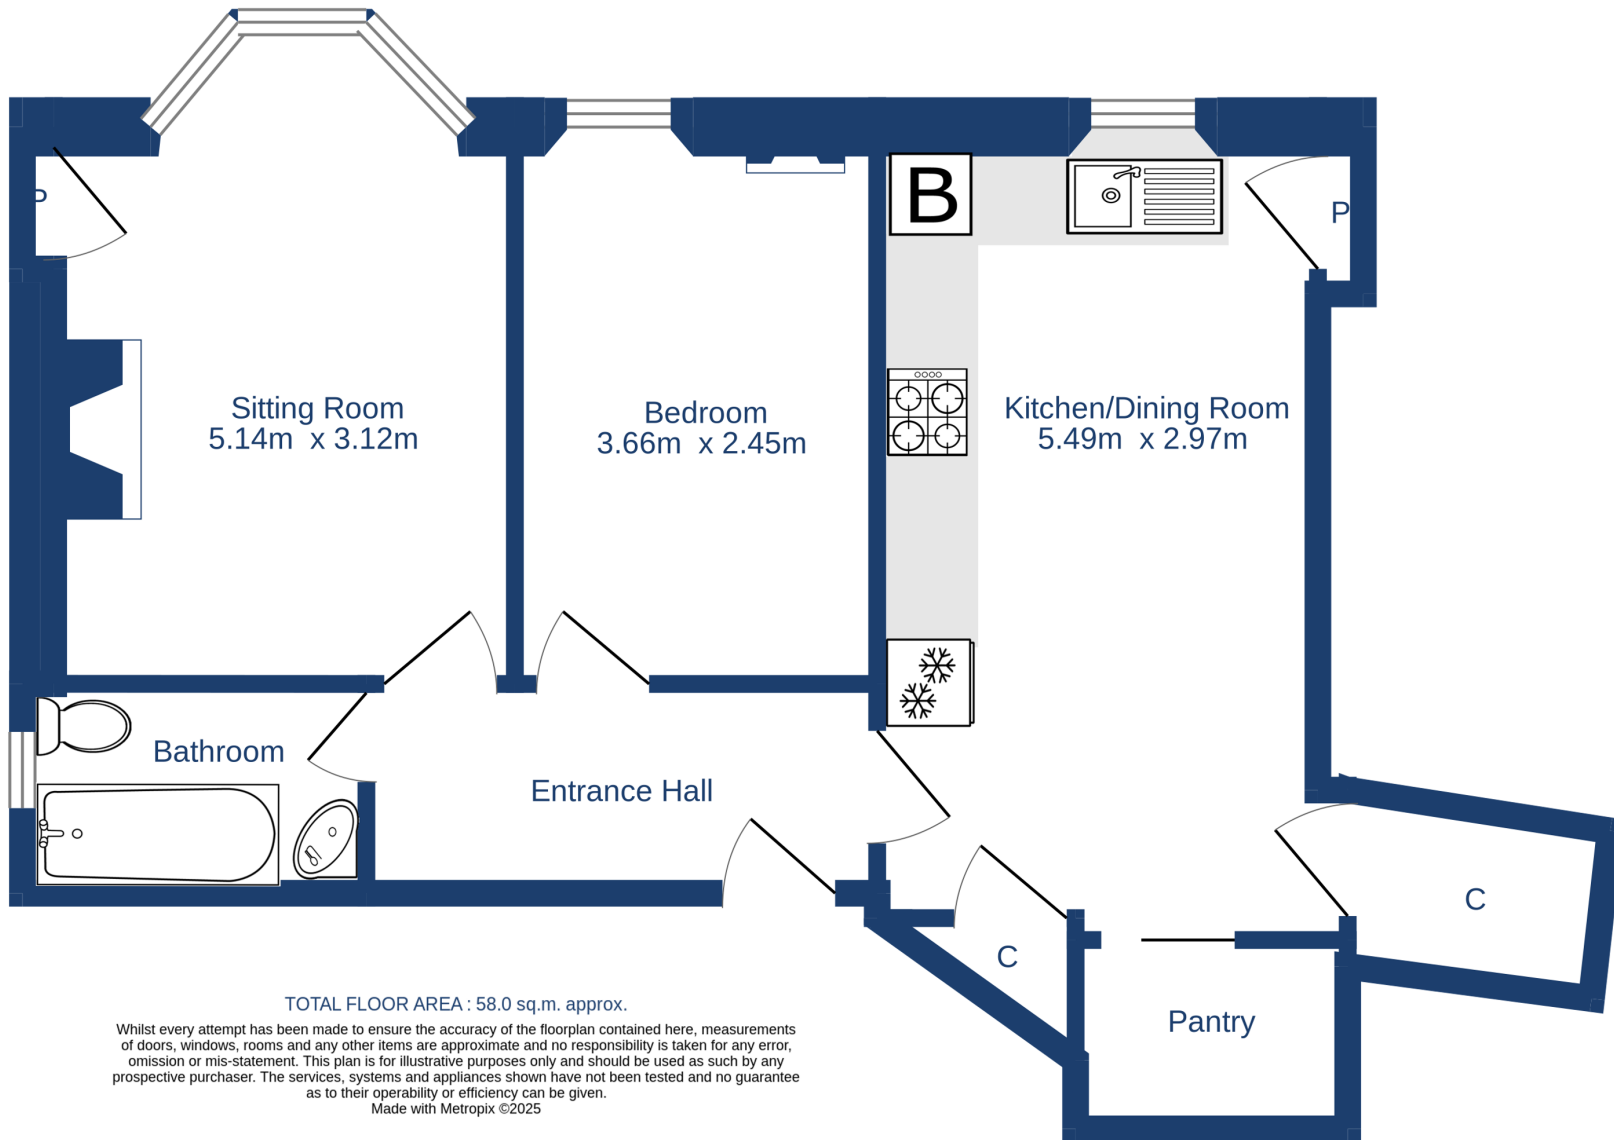

Ground Floor 58.0 sq.m. approx.

TOTAL FLOOR AREA : 58.0 sq.m. approx.

Whilst every attempt has been made to ensure the accuracy of the floorplan contained here, measurements of doors, windows, rooms and any other items are approximate and no responsibility is taken for any error, omission or mis-statement. This plan is for illustrative purposes only and should be used as such by any prospective purchaser. The services, systems and appliances shown have not been tested and no guarantee as to their operability or efficiency can be given.