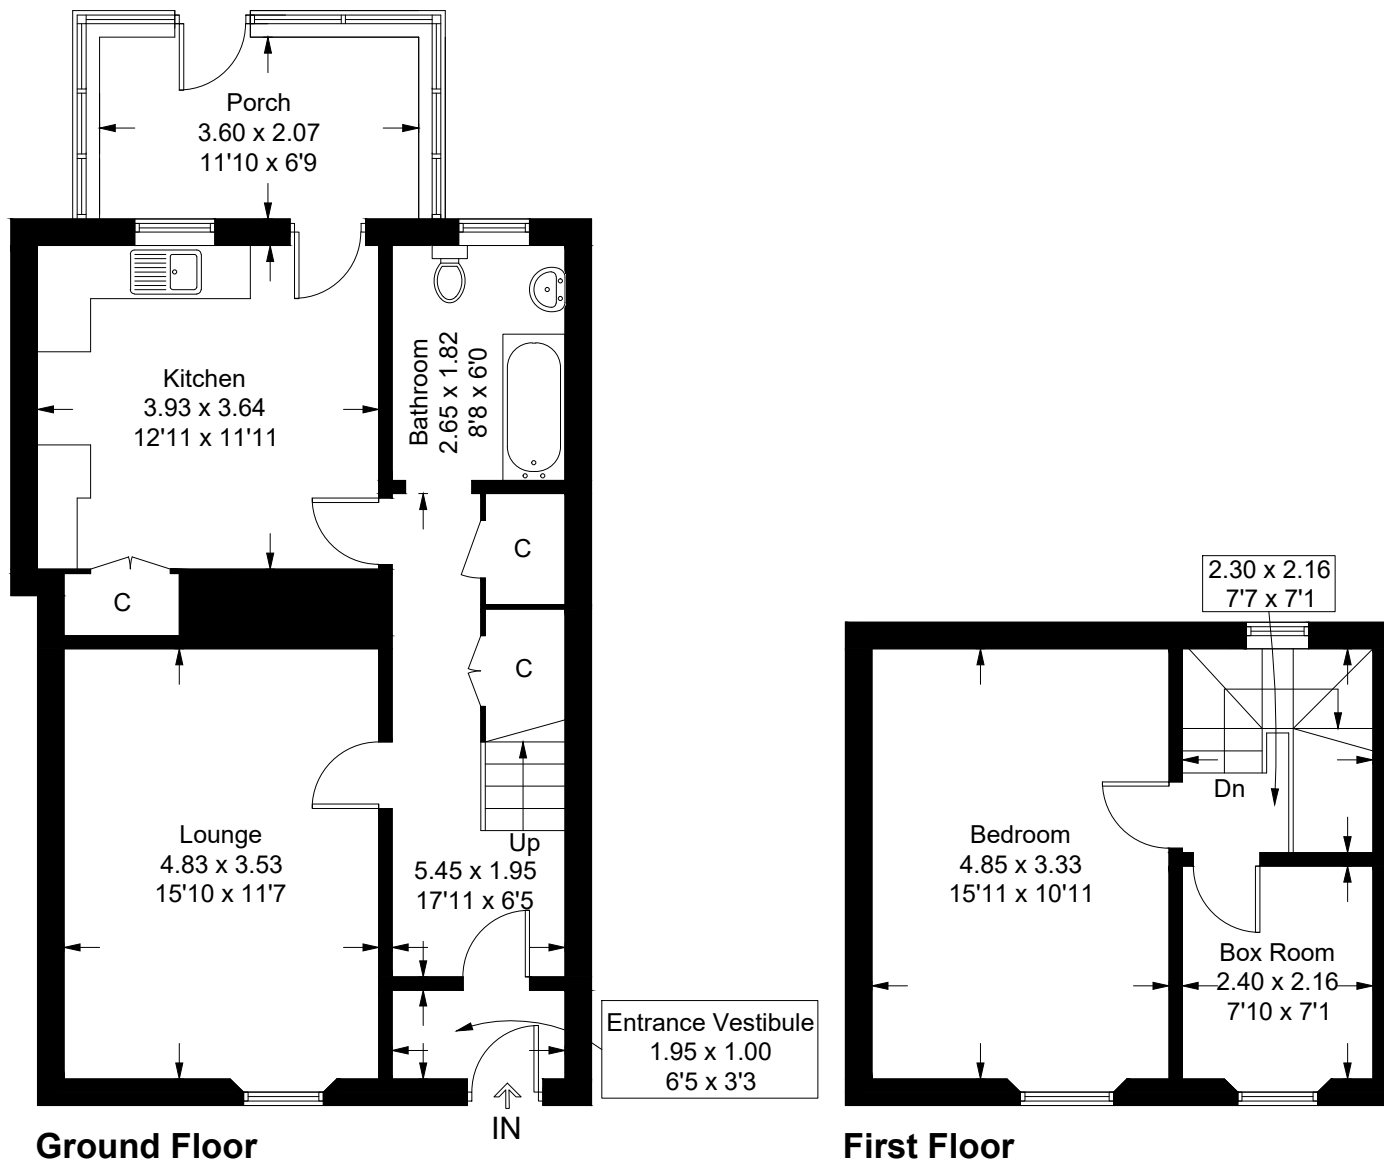

# 7 Mill Wynd, Greenlaw, Duns, TD10 6UA

Approximate Gross Internal Area = 81.32 sq m / 875 sq ft

Illustration for identification purposes only, measurements are approximate, not to scale. Fourlabs.co © (ID1255637)