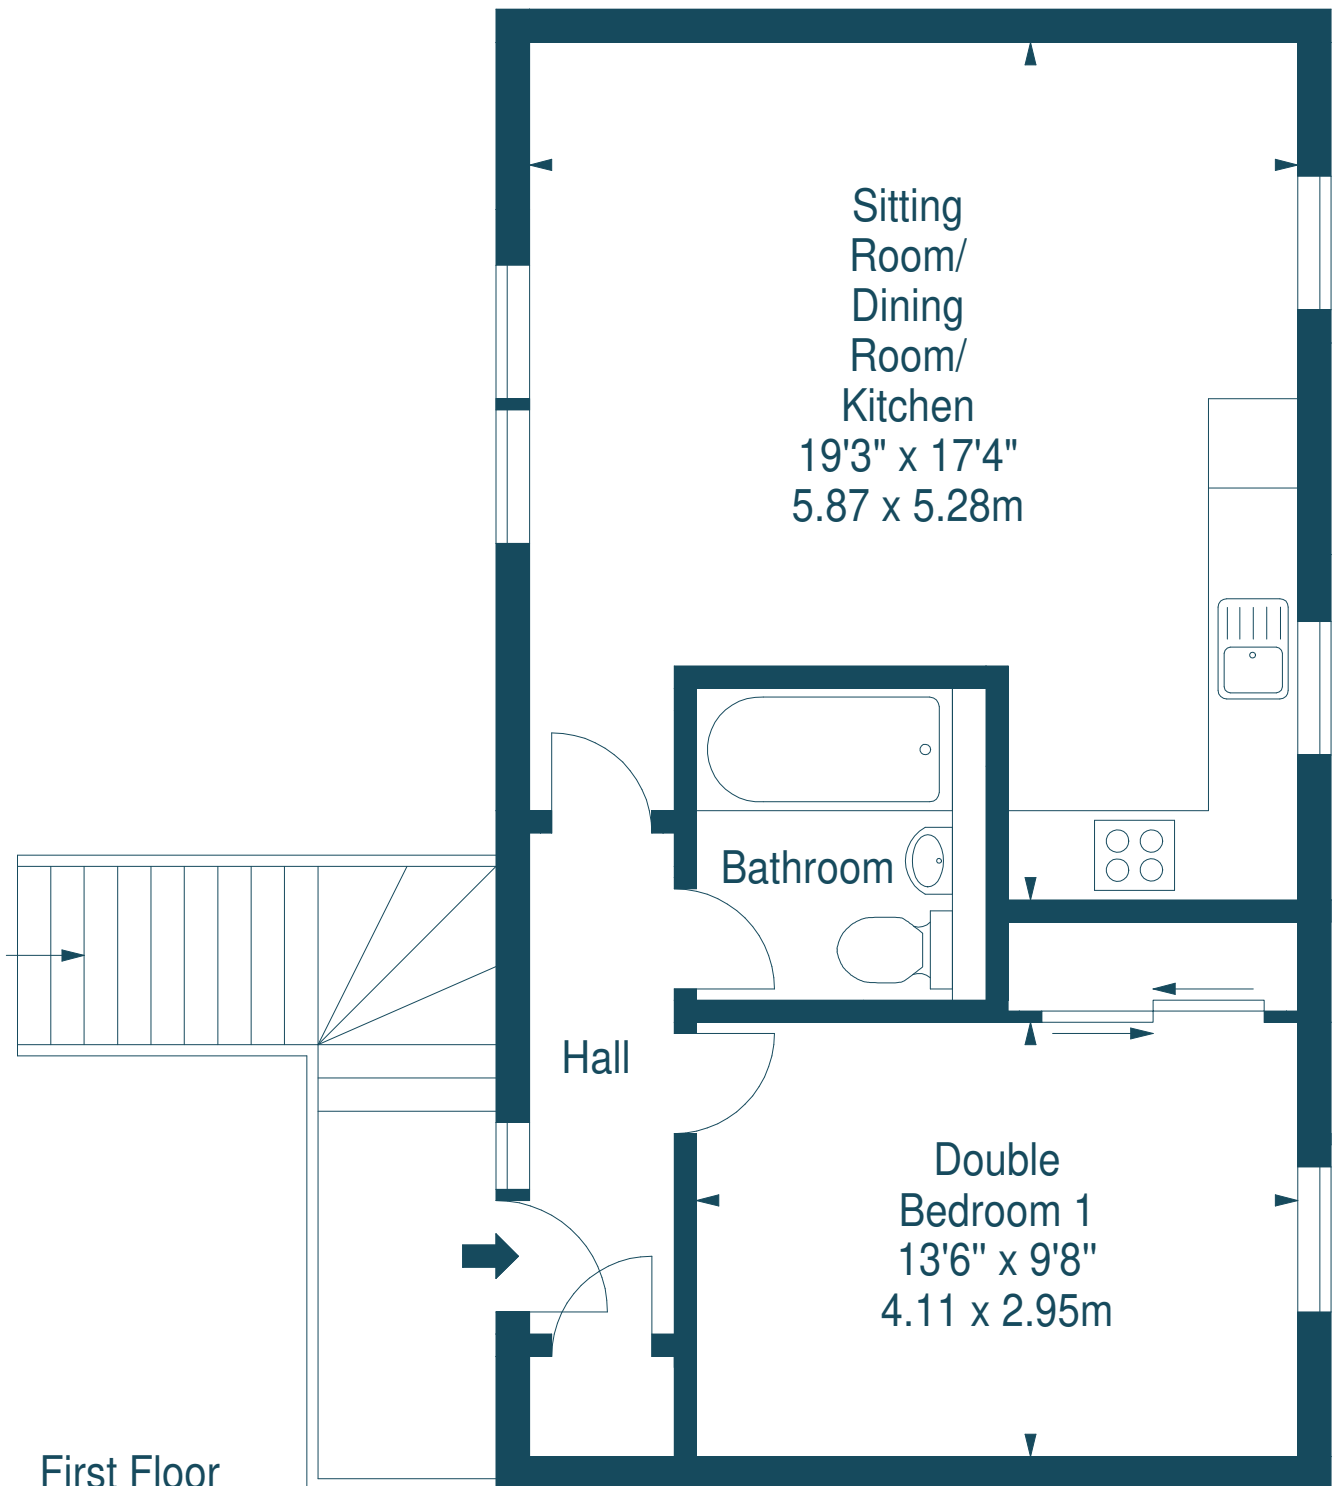

**Bolton Steading,
Bolton,
Haddington,
East Lothian, EH41 4HU**

Approx. Gross Internal Area
548 Sq Ft - 50.91 Sq M
For identification only. Not to scale.
© SquareFoot 2025

First Floor