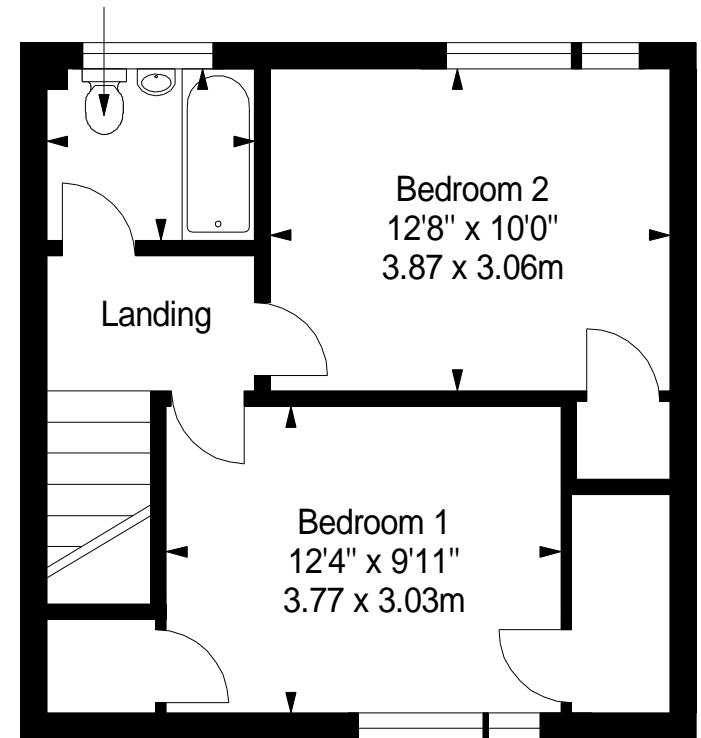

Garden Room

Approx. 12.2 sq. metres (131.3 sq. feet)

Ground Floor

Approx. 37.2 sq. metres (400.4 sq. feet)

First Floor

Approx. 37.2 sq. metres (400.4 sq. feet)

Bathroom
6'6" x 5'5"
1.98 x 1.65m

Total area: approx. 74.4 sq. metres (800.8 sq. feet)