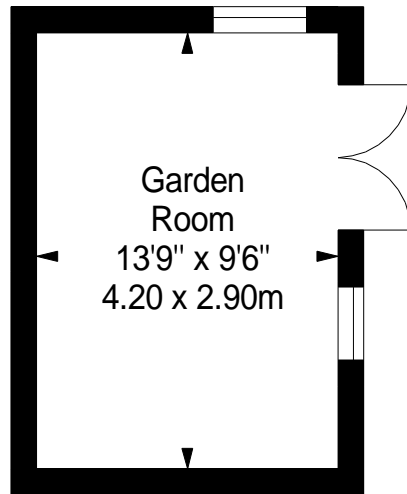

Garden Room

Approx. 12.2 sq. metres (131.3 sq. feet)

Ground Floor

Approx. 37.2 sq. metres (400.4 sq. feet)

First Floor

Approx. 37.2 sq. metres (400.4 sq. feet)

Bathroom
6'6" x 5'5"
1.98 x 1.65m

Total area: approx. 74.4 sq. metres (800.8 sq. feet)