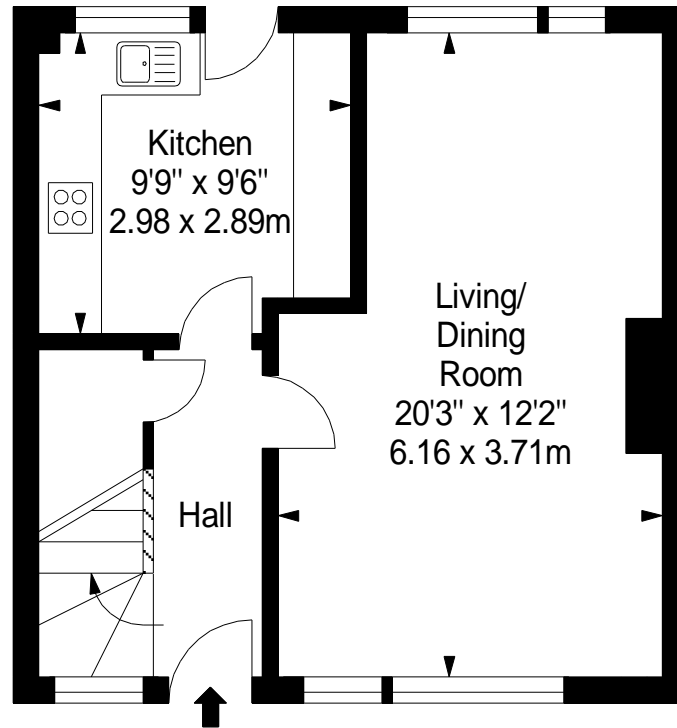

Garden Room

Approx. 12.2 sq. metres (131.3 sq. feet)

Ground Floor

Approx. 37.2 sq. metres (400.4 sq. feet)

First Floor

Approx. 37.2 sq. metres (400.4 sq. feet)

Bathroom
6'6" x 5'5"
1.98 x 1.65m

Total area: approx. 74.4 sq. metres (800.8 sq. feet)