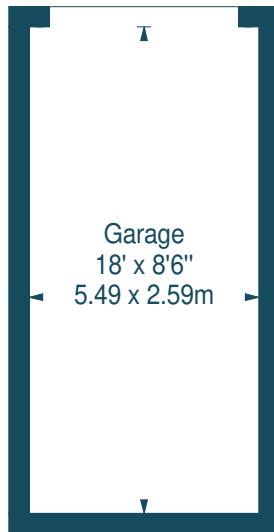

Craiglockhart Dell Road,
Edinburgh,
Midlothian, EH14 1JW

Approx. Gross Internal Area
930 Sq Ft - 86.40 Sq M
Garage
Approx. Gross Internal Area
153 Sq Ft - 14.21 Sq M
For identification only. Not to scale.
© SquareFoot 2026

Ground Floor