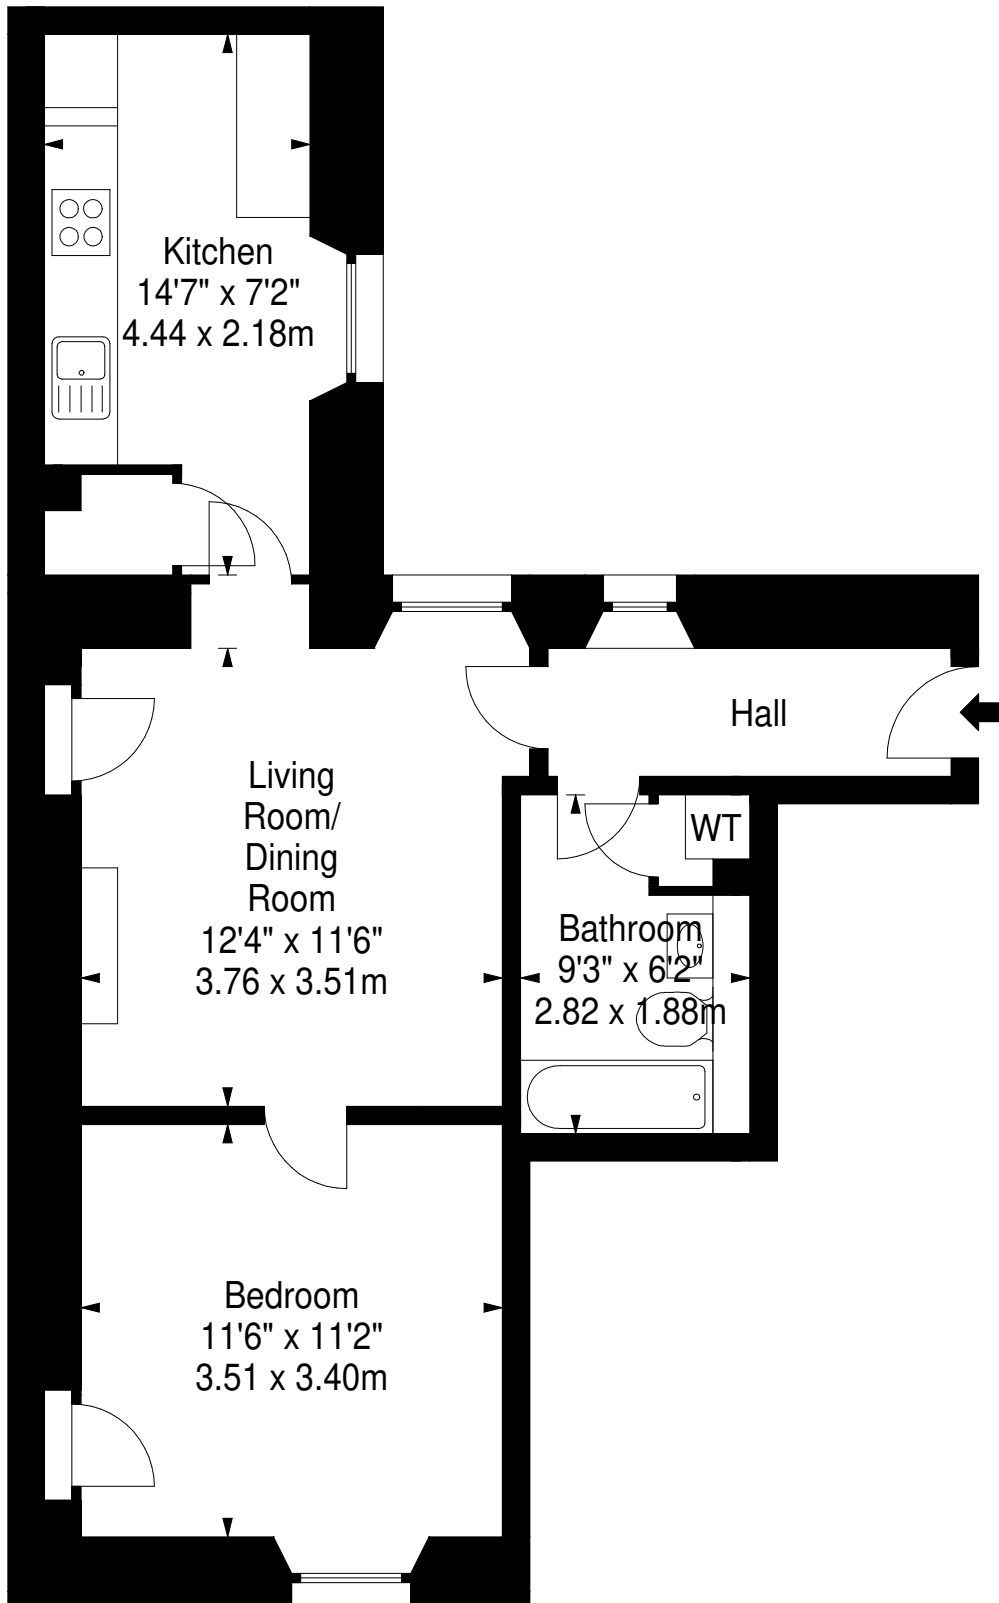

**Pleasance,
Edinburgh,
Midlothian, EH8 9RU**

Approx. Gross Internal Area
525 Sq Ft - 48.77 Sq M
For identification only. Not to scale.
© SquareFoot 2025

First Floor