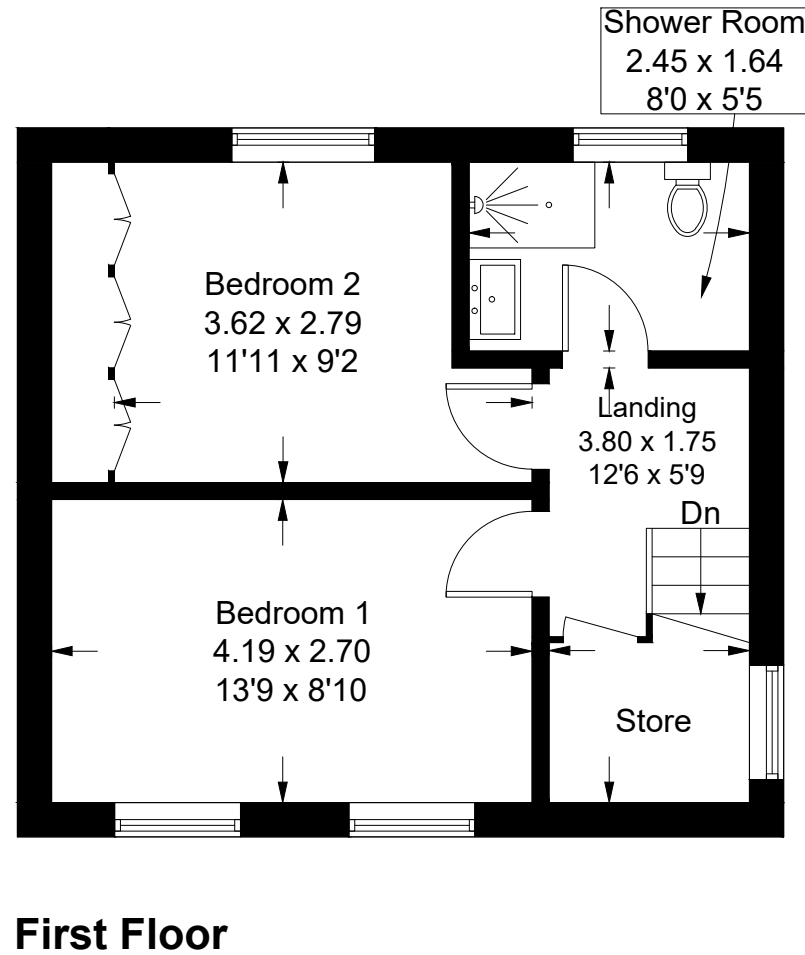

6 Park Side, Coldstream, TD12 4DX

Approximate Gross Internal Area = 76.7 sq m / 825 sq ft

Illustration for identification purposes only, measurements are approximate, not to scale. Fourlabs.co © (ID1269116)