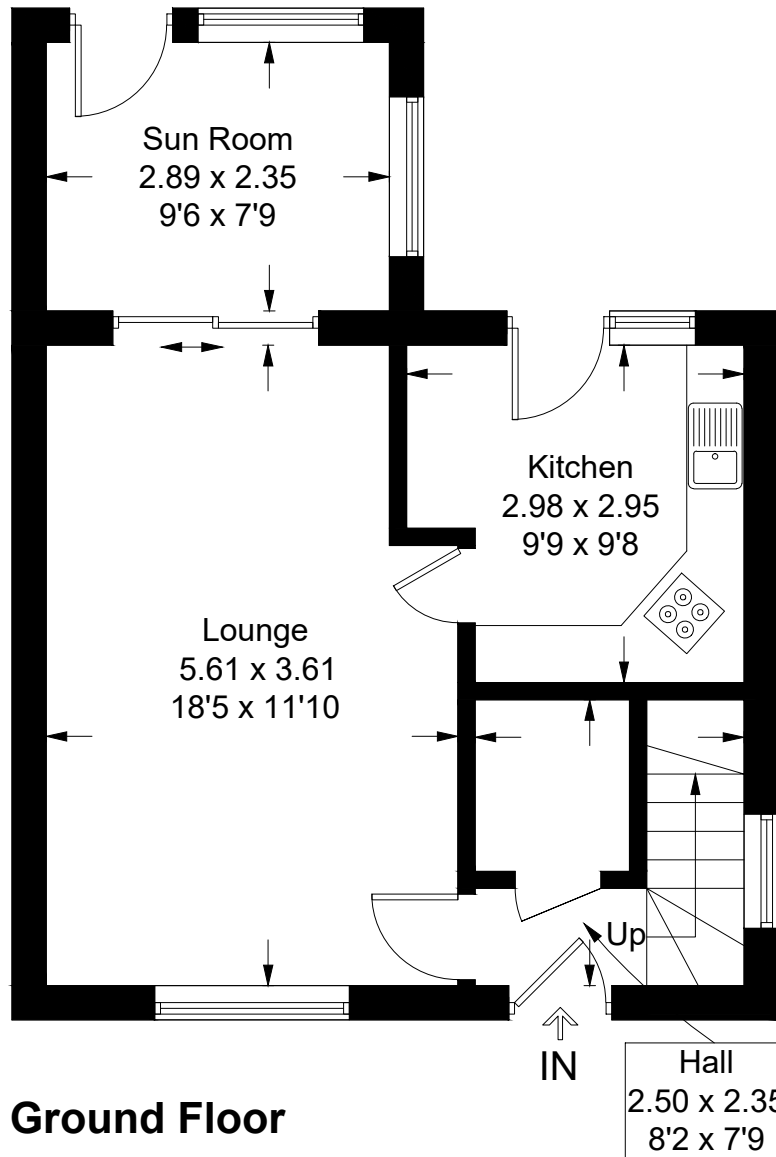

6 Park Side, Coldstream, TD12 4DX

Approximate Gross Internal Area = 76.7 sq m / 825 sq ft

Illustration for identification purposes only, measurements are approximate, not to scale. Fourlabs.co © (ID1269116)