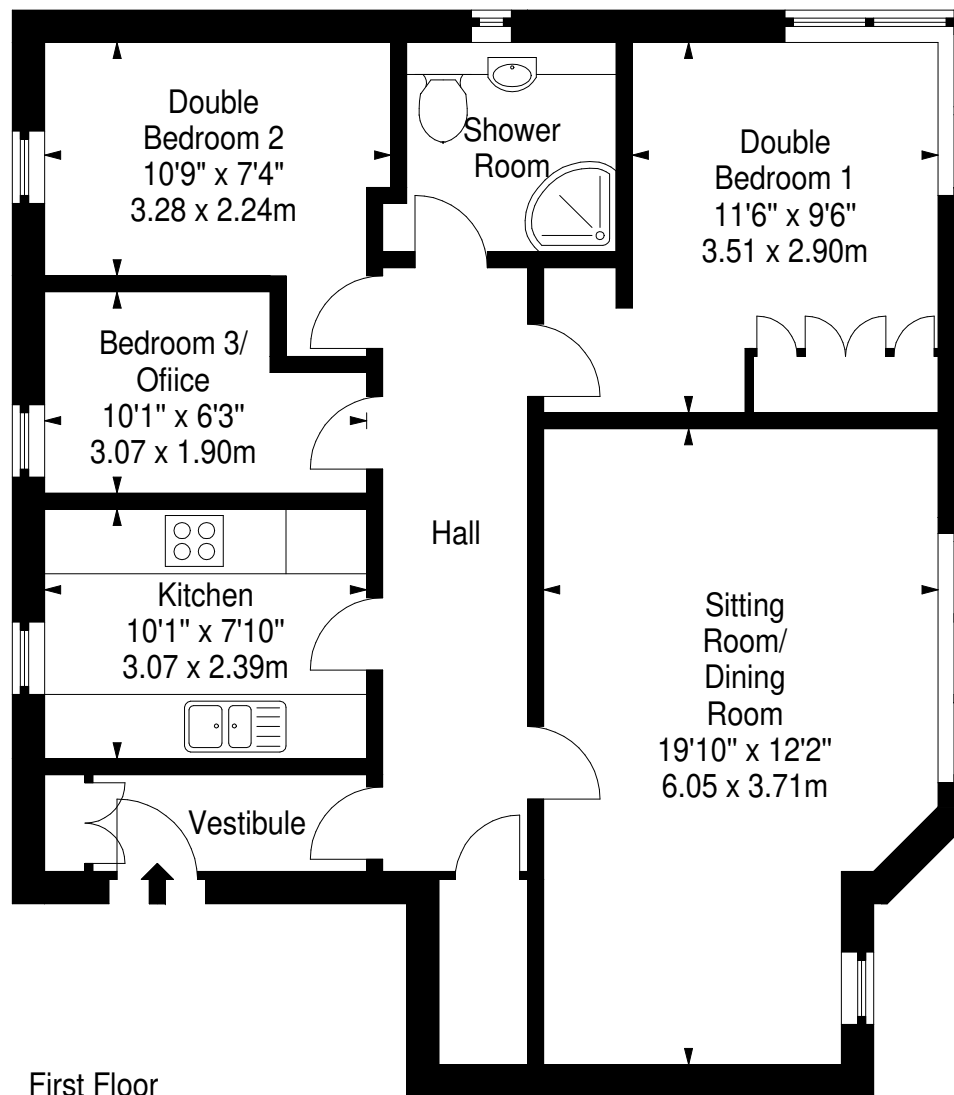

**Greenpark,  
Edinburgh,  
Midlothian, EH17 7TB**

Approx. Gross Internal Area  
788 Sq Ft - 73.21 Sq M  
For identification only. Not to scale.  
© SquareFoot 2026

First Floor