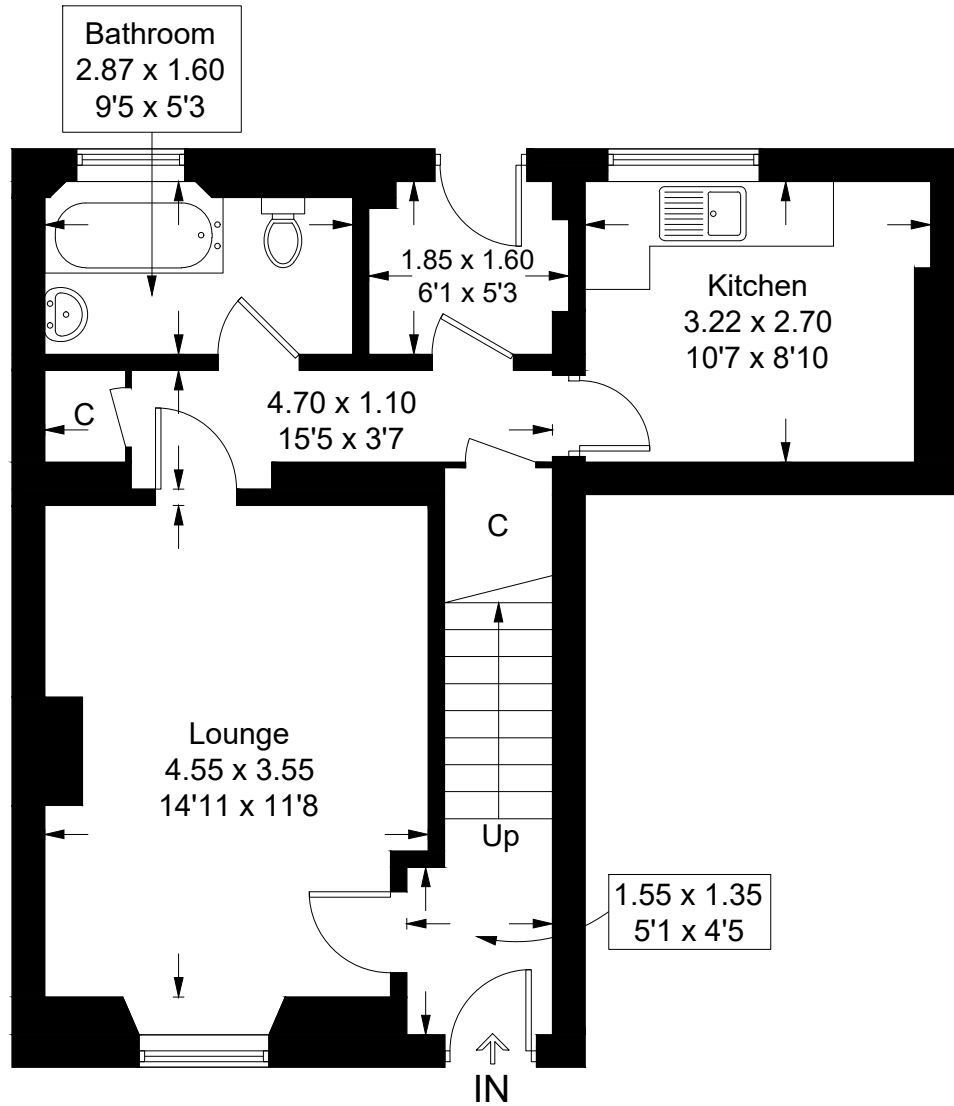

47A North Hermitage Street

Approximate Gross Internal Area = 77.41 sq m / 830 sq ft

Ground Floor

First Floor

Illustration for identification purposes only, measurements are approximate, not to scale. Fourlabs.co © (ID1272896)