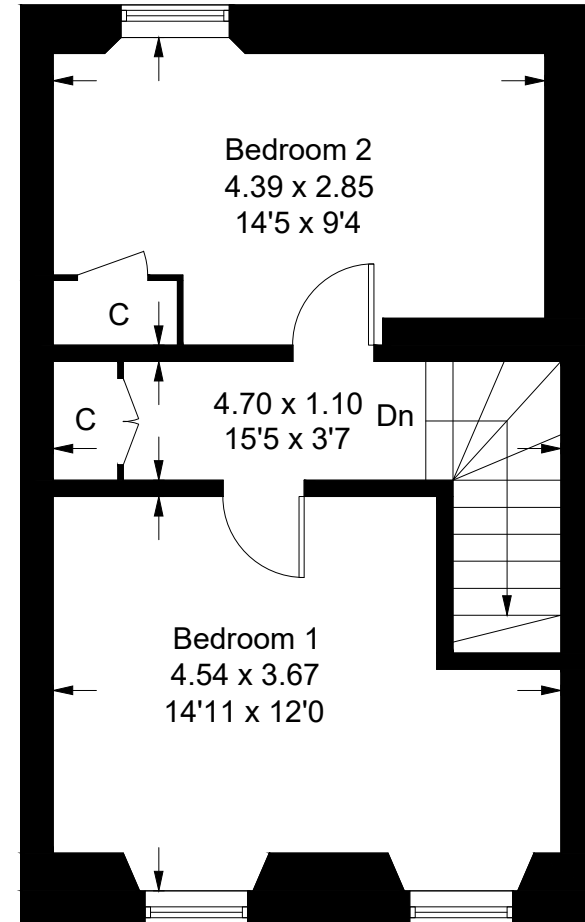

47A North Hermitage Street

Approximate Gross Internal Area = 77.41 sq m / 830 sq ft

Ground Floor

First Floor

Illustration for identification purposes only, measurements are approximate, not to scale. Fourlabs.co © (ID1272896)