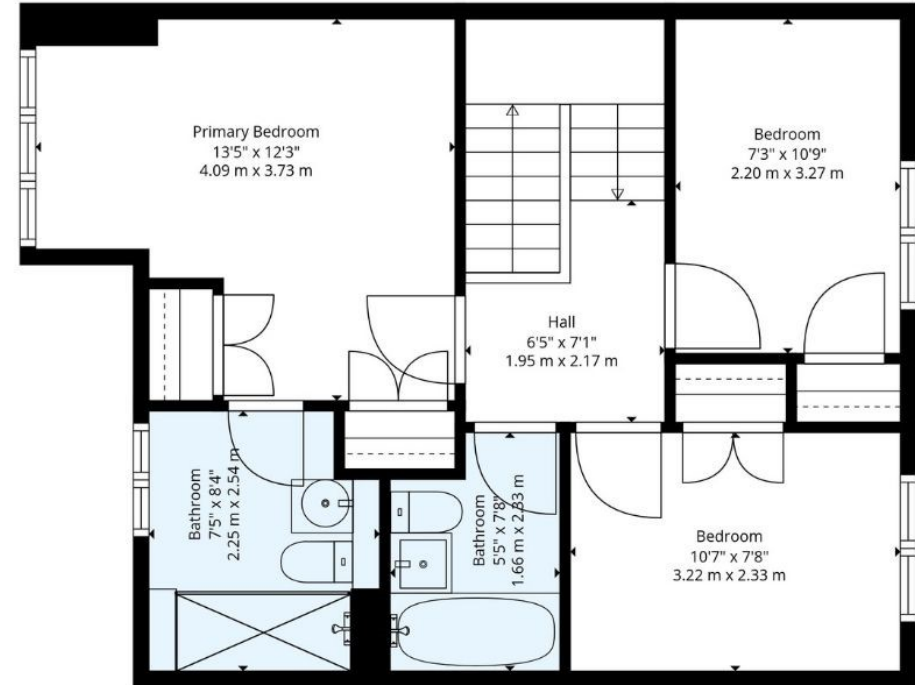

1st Floor

2nd Floor

Total: 1035 sq. Ft, 96 m2

1st Floor: 505 sq. Ft, 47 M2, 2nd Floor: 530 sq. Ft, 49 m2

Excluded Areas: Pantry: 25 sq. Ft, 2 M2, Balcony: 38 sq. Ft, 4 M2, Walls: 98 sq. Ft, 10 m2

Measurements Deemed Highly Reliable. Not Guaranteed.