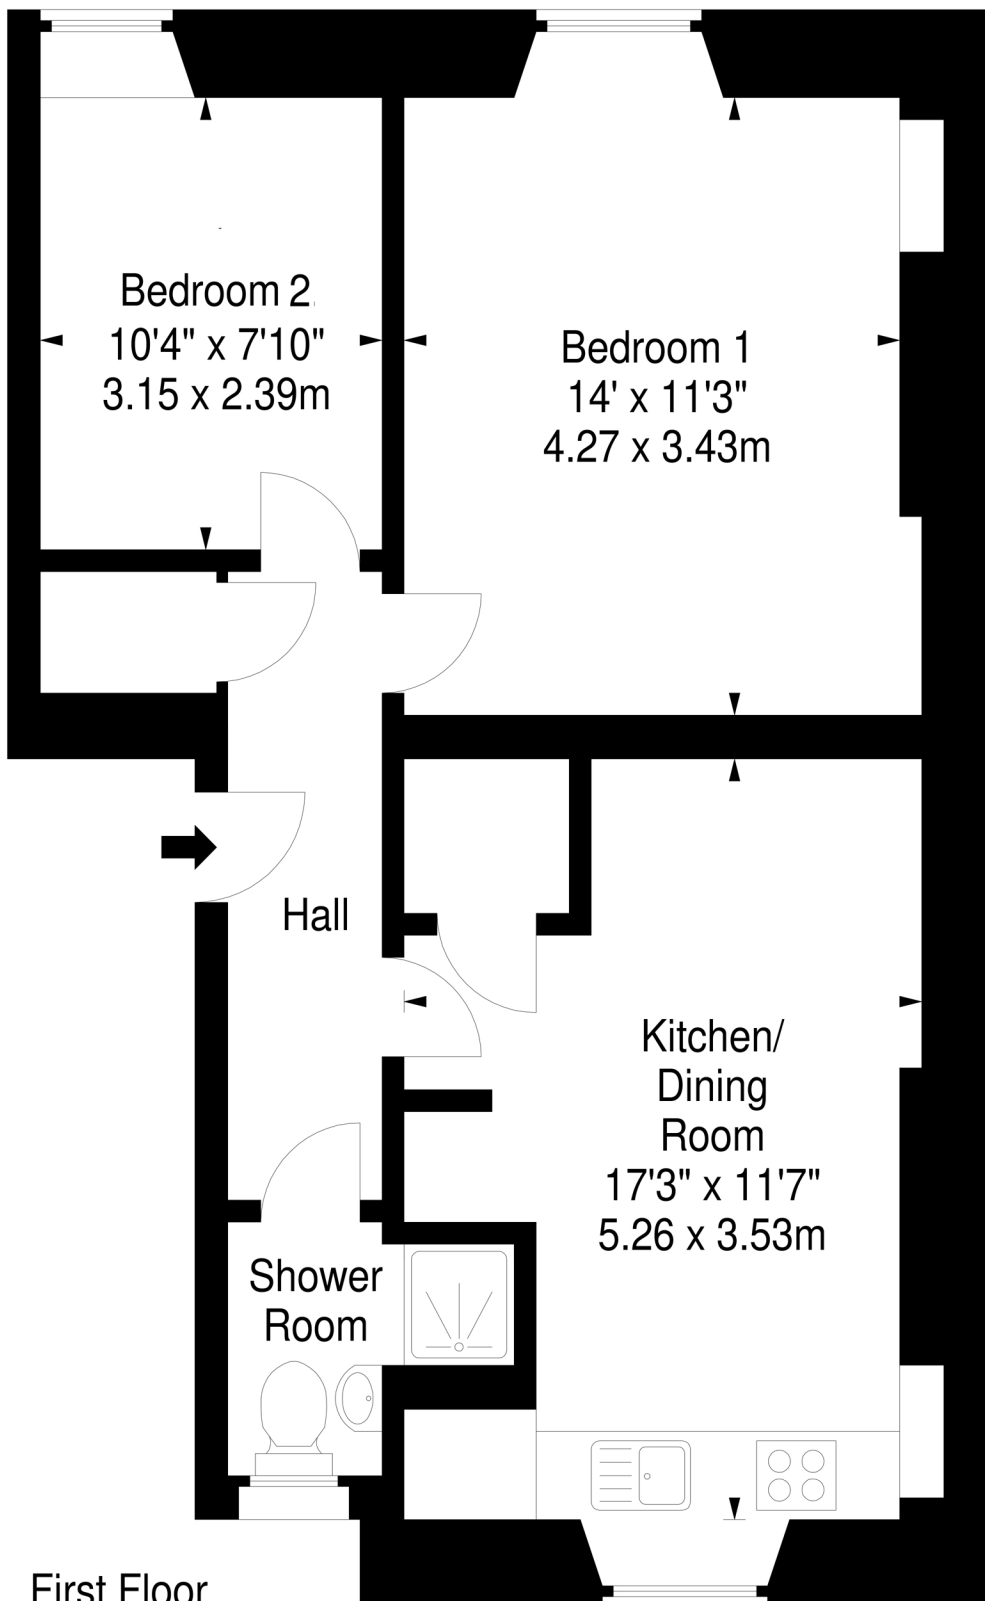

**Milton Street,
Edinburgh, EH8 8HD**

Approx. Gross Internal Area

577 Sq Ft - 53.60 Sq M

For identification only. Not to scale.

© SquareFoot 2023

First Floor