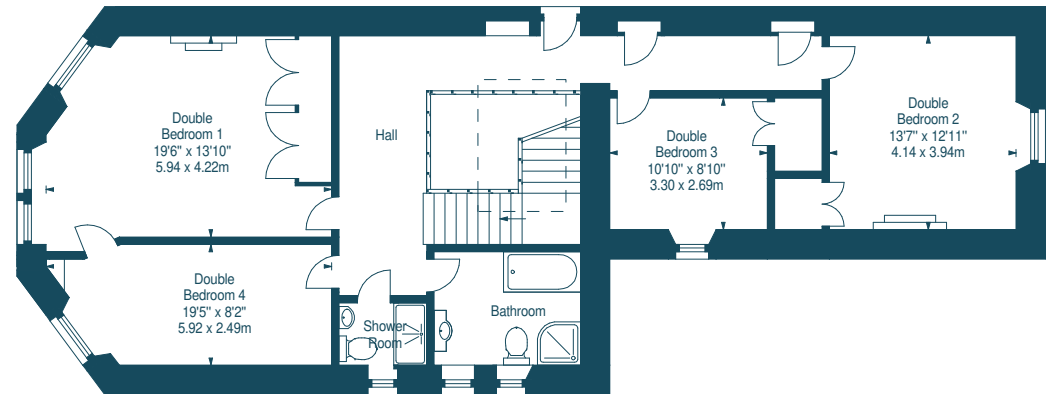

Nungate Road, EH39 4PD

Approx. Gross Internal Area
3431 Sq Ft - 318.74 Sq M
Store
Approx. Gross Internal Area
39 Sq Ft - 3.62 Sq M
For identification only. Not to scale.
© SquareFoot 2026

Ground Floor

First Floor